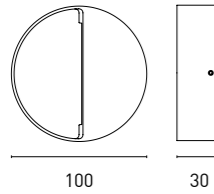

BETA 04

70W240 04 - 2 2 0 3 - DG
1 2 3 4 5 6 7

1 - Model	2 - Power	3 - Power Supply	4 - Warranty	5 - Degree	6 - K	7 - Color
70W240	4W	2- ON/OFF 100-240V PF>0,4	2- 5 Years Warranty Other driver Incl.	0 - 55°	3- 3000K 134 lm system 572 lm source 4- 4000K 141 lm system 572 lm source	DG- Dark Grey

BETA 10

70W240 10 - 2 2 P 3 - DG
1 2 3 4 5 6 7

1 - Model	2 - Power	3 - Power Supply	4 - Warranty	5 - Degree	6 - K	7 - Color
70W240	10W	2- ON/OFF 220-240V PF>0,55	2- 5 Years Warranty Other driver Incl.	P- 65°	3- 3000K 530 lm system 1430 lm source 4- 4000K 557 lm system 1430 lm source	DG- Dark Grey

BETA S04

70W241 04 - 2 2 P 3 - DG
1 2 3 4 5 6 7

1 - Model	2 - Power	3 - Power Supply	4 - Warranty	5 - Degree	6 - K	7 - Color
70W241	4W	2- ON/OFF 100-240V PF>0,4	2- 5 Years Warranty Other driver Incl.	P - 65°	3- 3000K 177 lm system 572 lm source 4- 4000K 185 lm system 572 lm source	DG- Dark Grey

BETA S10

70W241 10 - 2 2 P 3 - DG
1 2 3 4 5 6 7

1 - Model	2 - Power	3 - Power Supply	4 - Warranty	5 - Degree	6 - K	7 - Color
70W241	10W	2- ON/OFF 220-240V PF>0,55	2- 5 Years Warranty Other driver Incl.	P- 65°	3- 3000K 530 lm system 1430 lm source 4- 4000K 557 lm system 1430 lm source	DG- Dark Grey

All references highlighted in **bold** are available, the rest consult minimum of quantity and delivery time

All references highlighted in **bold** are available, the rest consult minimum of quantity and delivery time

The above information is basic. For updated and more accurate information, please consult Technical Data Sheet on www.jisoiluminacion.com