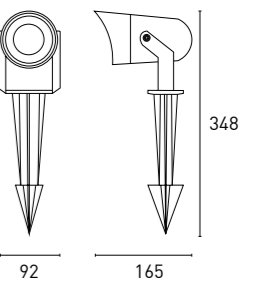

70S103 04 - 2 2 | 3 - TB
1 2 3 4 5 6 7

1 - Model	2 - Power	3 - Power Supply	4 - Warranty	5 - Degree	6 - K	7 - Color
70S103	4W	2- ON/OFF 100-240V PF>0,4	2- 5 Years Warranty Other driver Incl.	1 - 24°	3- 3000K 271 lm system 385 lm source 4- 4000K 271 lm system 385 lm source	TB- Black DG- Dark Grey

ACRUX 04

70S103 12 - 2 2 | 3 - TB
1 2 3 4 5 6 7

1 - Model	2 - Power	3 - Power Supply	4 - Warranty	5 - Degree	6 - K	7 - Color
70S103	12W	2- ON/OFF 100-240V PF>0,7	2- 5 Years Warranty Other driver Incl.	1 - 24°	3- 3000K 752 lm system 1223 lm source 4- 4000K 752 lm system 1223 lm source	TB- Black DG- Dark Grey

ACRUX 12

All references highlighted in **bold** are available, the rest consult minimum of quantity and delivery time