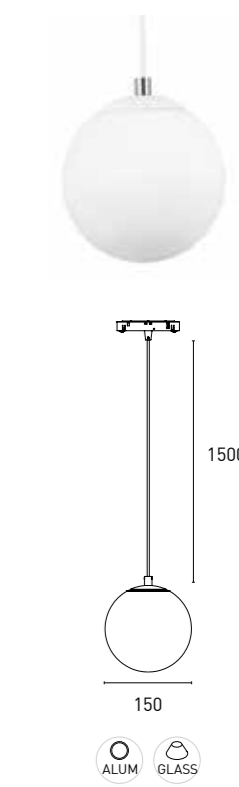

MOON 10P

All references highlighted in **bold** are available, the rest consult minimum of quantity and delivery time

The above information is basic. For updated and more accurate information, please consult Technical Data Sheet on www.jisoiluminacion.com