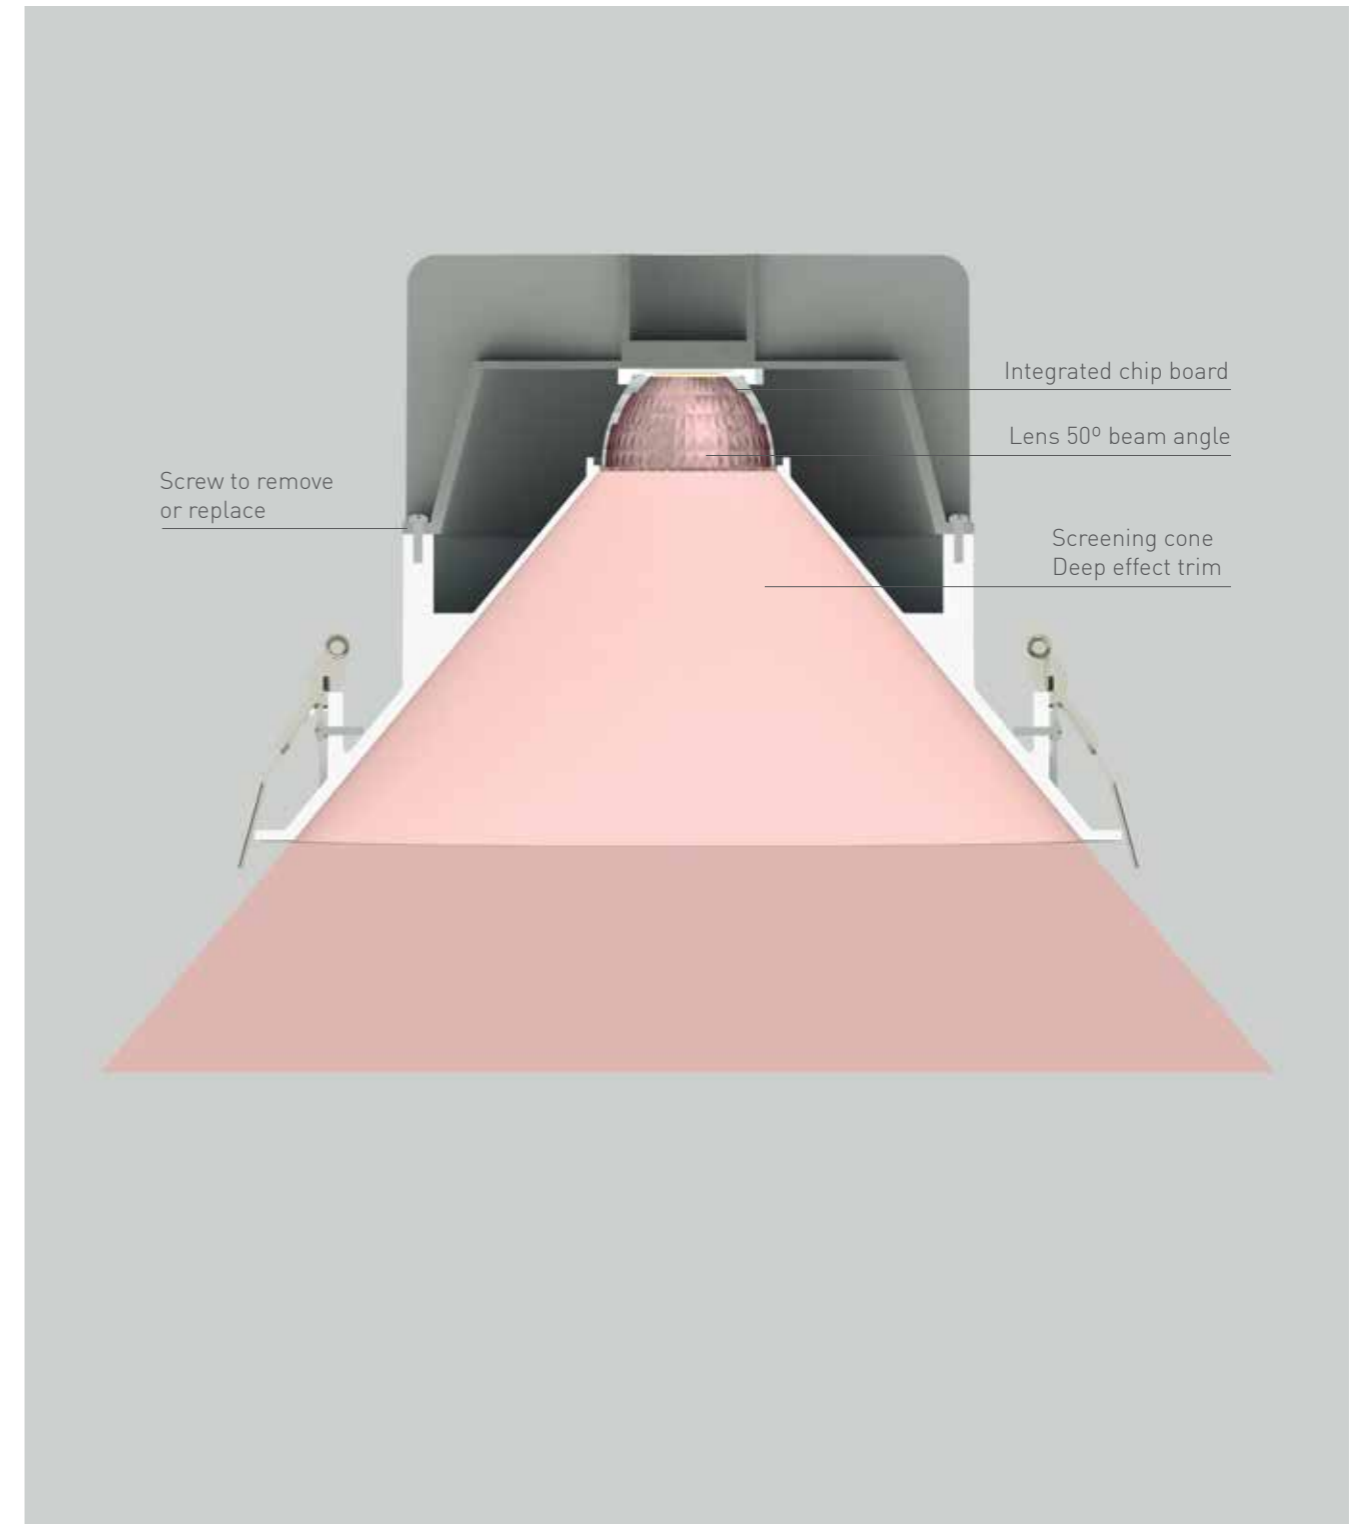

"Deep Effect"
Minimalist aesthetic
Semitrimless
Facility to replace led module

CAVE offers the option of adding aluminium rings to cover different cut-outs from the luminaire if necessary. These accessories are available in the same finishes as the luminaire, and their simple and quick installation considerably expands the installation possibilities.

Size:

- DC51040  Ø 200-230
- DC51022  Ø 120-130
- DC51015  Ø 95-110
- DC51010  Ø 75-90

Optical opening
degrees 50°

71A536 03 - 2 2 J 4 - 90
1 2 3 4 5 6 7

1 - Model	2 - Power	3 - Power Supply	4 - Warranty	5 - Degree	6 - K	7 - Color
71A536	3W	2- ON/OFF 220-240V	2- 5 Years Warranty Other driver Incl.	J- 30°	2- 2700K 194 lm system 268 lm source 3- 3000K 204 lm system 286 lm source 4- 4000K 215 lm system 286 lm source	01- Black 09- Tec. Gold 90- Tec. White