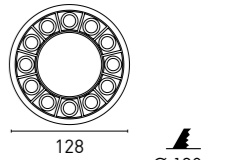

HAWK R06

7ID525 06 - 2 1 M 3 - 9001
1 2 3 4 5 6 7

1 - Model	2 - Power	3 - Power Supply	4 - Warranty	5 - Degree	6 - K	7 - Color
7ID525	6W	2- ON/OFF 220-240V PF>0,95	1- 5 Years Warranty JISO driver Incl.	A - 15° I - 24° M - 38°	3 - 3000K 430 lm system 610 lm system 4- 4000K	9001- Tec. White-Black

HAWK R12

7ID525 12 - 2 1 M 3 - 9001
1 2 3 4 5 6 7

1 - Model	2 - Power	3 - Power Supply	4 - Warranty	5 - Degree	6 - K	7 - Color
7ID525	12W	2- ON/OFF 220-240V PF>0,9	1- 5 Years Warranty JISO driver Incl.	A - 15° I - 24° M - 38°	3 - 3000K 1000 lm system 1200 lm source 4- 4000K	9001- Tec. White-Black

Accessories not included

Ref.	Cover Plate. Included	Honey	Ambience	Directional	Dots
HAWK R12	HC7ID52512	HC7ID52606	HC7ID52706	HC7ID52806	HC7ID52903

All references highlighted in **bold** are available, the rest consult minimum of quantity and delivery time