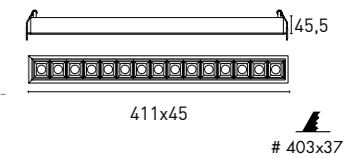

7ID501 30 - 2 1 N 3 - 9001
1 2 3 4 5 6 7

1 - Model	2 - Power	3 - Power Supply	4 - Warranty	5 - Degree	6 - K	7 - Color
7ID501	30W	2- ON/OFF 220-240V PF>0,9 4- DALI/PUSH/1-10V 220-240V PF>0,95 5- Trailing Edge 220-240V PF>0,9 <i>(only with JISO driver)</i> C- JISO Smart Control 100-265V PF>0,9	1- 5 Years Warranty JISO driver Incl. 2- 5 Years Warranty Other driver Incl.	A - 15° J - 30° N - 45°	2 - 2700K 2423 lm system 3270 lm source <i>(45°)</i> 3 - 3000K 2550 lm system 3390 lm source <i>(45°)</i> 4 - 4000K 2678 lm system 3600 lm source <i>(45°)</i>	0101- Black 0109- Black- Tec. Gold 9001- Tec. White-Black 9009- Tec. White-Tec. Gold 9090- Tec. White

EAGLE R15L

Accessories not included

Emergency Kit

- 2DCLEDK1
- 2DCLEDK2

All references highlighted in **bold** are available, the rest consult minimum of quantity and delivery time

The above information is basic. For updated and more accurate information, please consult Technical Data Sheet on www.jisoiluminacion.com