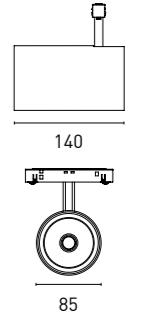

TEKNO 20

7IM702 20 - 2 0 E 3 - 01
1 2 3 4 5 6 7

1 - Model	2 - Power	3 - Power Supply	4 - Warranty	5 - Degree	6 - K	7 - Color
7IM702	20W	2 - ON/OFF 4 - DALI	0- 5 Years Warranty Power Supply not included	A - 15° I - 24° M - 38° E - 60°	2 - 2700K 1521 lm system 2240 lm source 3 - 3000K 1606 lm system 2320 lm source 4 - 4000K 1960 lm system 2360 lm source	01- Black 90- Technical White