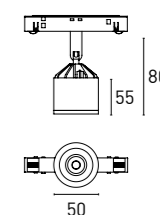

AXEL 05

7IM701 05 - 2 0 M 3 - 01
1 2 3 4 5 6 7

1 - Model	2 - Power	3 - Power Supply	4 - Warranty	5 - Degree	6 - K	7 - Color
7IM701	5W	2 - ON/OFF 4 - DALI	0- 5 Years Warranty Power Supply not included	A - 15° I - 24° M - 38° E - 60°	2 - 2700K 405 lm system 651 lm source 3 - 3000K 415 lm system 661 lm source 4 - 4000K 436 lm system 675 lm source	01 - Black 90- Technical White