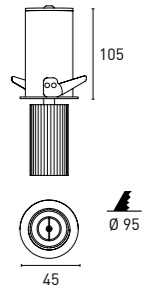

SLATE RD07

7IE502 07 - 2 1 1 3 - 90
1 2 3 4 5 6 7

1 - Model	2 - Power	3 - Power Supply	4 - Warranty	5 - Degree	6 - K	7 - Color
7IE502	7W	2- ON/OFF 220-240V PF>0,9 3 - 1-10V 200-240V PF>0,95 5- Trailing Edge 220-240V PF>0,9 <i>(only with JISO driver)</i> C- JISO Smart Control 100-265V PF>0,9 D- DALI / PUSH 200-240V PF>0,95	1- 5 Years Warranty JISO driver Incl. 2- 5 Years Warranty Other driver Incl.	A - 15° I - 24° M - 38° 1 - Zoom 15°-38°	2 - 2700K 406-473 lm system 630 lm source 3 - 3000K 416-485 lm system 665lm source 4 - 4000K 427-497 lm system 705 lm source	01- Black 03- Antique 90- Tec. White

ALUM PC

Accessories not included

Emergency Kit

2DCLEDK1

2DCLEDK2

All references highlighted in **bold** are available, the rest consult minimum of quantity and delivery time