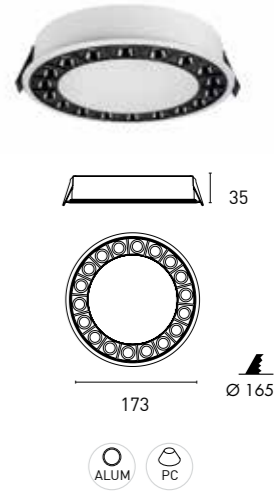

7ID525 18 - 2 1 M 3 - 9001
1 2 3 4 5 6 7

1 - Model	2 - Power	3 - Power Supply	4 - Warranty	5 - Degree	6 - K	7 - Color
7ID525	18W	2- ON/OFF 220-240V PF>0,95	1- 5 Years Warranty JISO driver Incl.	A - 15° I - 24° M - 38°	3 - 3000K 1380 lm system 1831 lm source 4 - 4000K 1449 lm system 1944 lm source	9001- Tec. White-Black

HAWK R18

7ID525 24 - 2 1 M 3 - 9001
1 2 3 4 5 6 7

1 - Model	2 - Power	3 - Power Supply	4 - Warranty	5 - Degree	6 - K	7 - Color
7ID525	24W	2- ON/OFF 220-240V PF>0,95	1- 5 Years Warranty JISO driver Incl.	A - 15° I - 24° M - 38°	3 - 3000K 1921 lm system 4 - 4000K 2017 lm system 2592 lm source	9001- Tec. White-Black

HAWK R24

Accessories not included

Ref.	Cover Plate. Included	Honey	Ambience	Directional	Dots
HAWK R18	HC7ID52518	HC7ID52612	HC7ID52712	HC7ID52807	HC7ID52912
HAWK R24	HC7ID52524	HC7ID52618	HC7ID52718	HC7ID52812	HC7ID52918

All references highlighted in **bold** are available, the rest consult minimum of quantity and delivery time