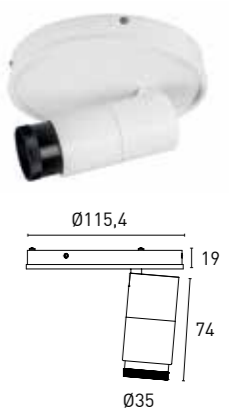

+ DIRECTIONAL 06

HC7ID528 06 - 2 1 3 3 - 9001
1 2 3 4 5 6 7

1 - Model	2 - Power	3 - Power Supply	4 - Warranty	5 - Degree	6 - K	7 - Color
HC7ID528	6W	2- ON/OFF 220-240V PF>0,9	1- 5 Years Warranty JISO driver Incl.	3 - Zoom 20°-50°	3 - 3000K 1380 lm system	9001- Tec. White-Black