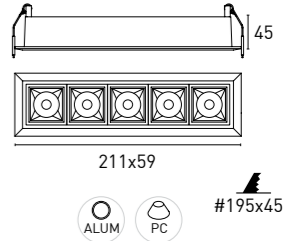

7ID512 12 - 2 1 W 3 - 9018
1 2 3 4 5 6 7

1 - Model	2 - Power	3 - Power Supply	4 - Warranty	5 - Degree	6 - K	7 - Color
7ID512	14W	2- ON/OFF 220-240V PF>0,9 3- 1-10V 200-240V PF>0,95 5- Trailing Edge 220-240V PF>0,9 (only with JISO driver) C- JISO Smart Control 100-265V PF>0,9 D- DALI / PUSH 200-240V PF>0,95	1- 5 Years Warranty JISO driver Incl. 2- 5 Years Warranty Other driver Incl.	A - 15° I - 24° W - 50°	2 - 2700K 1026 lm system 1500 lm source (50°) 3 - 3000K 1080 lm system 1536 lm source (50°) 4 - 4000K 1134 lm system 1620 lm source (50°)	9018- Tec. White- Graphite

OWL R4L

7ID512 20 - 2 1 W 3 - 9018
1 2 3 4 5 6 7

1 - Model	2 - Power	3 - Power Supply	4 - Warranty	5 - Degree	6 - K	7 - Color
7ID512	20W	2- ON/OFF 220-240V PF>0,9 4- DALI / PUSH/1-10V 200-240V PF>0,95 5- Trailing Edge 220-240V PF>0,9 (only with JISO driver) C- JISO Smart Control 100-265V PF>0,9	1- 5 Years Warranty JISO driver Incl. 2- 5 Years Warranty Other driver Incl.	A - 15° I - 24° W - 50°	2 - 2700K 1748 lm system 2500 lm source (50°) 3 - 3000K 1840 lm system 2560 lm source (50°) 4 - 4000K 1932 lm system 2700 lm source (50°)	9018- Tec. White- Graphite

OWL R5L

Accessories not included

Emergency Kit

2DCLEDK1

2DCLEDK2

All references highlighted in **bold** are available, the rest consult minimum of quantity and delivery time