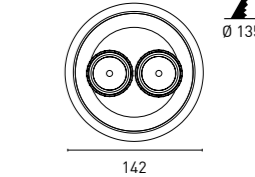

SLATE RS14

ALUM PC