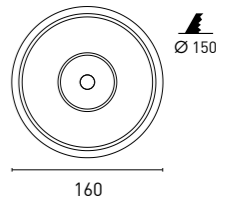

LAKE R30

71A580 30 - 2 1 W 4 - 9011
1 2 3 4 5 6 7

1 - Model	2 - Power	3 - Power Supply	4 - Warranty	5 - Degree	6 - K	7 - Color
71A580	30W	2- ON/OFF 220-240V PF>0,95 4- DALI/PUSH/1-10V 220-240V PF>0,95 5- Trailing Edge 220-240V PF>0,9 <i>(only with JISO driver)</i>	1- 5 Years Warranty JISO driver Incl. 2- 5 Years Warranty Other driver Incl.	A- 15° I- 24° M- 38° W- 50°	3- 3000K 2411 lm system 3053 lm source 4- 4000K 2532 lm system 3228 lm source	9001- Tec. White- Black 9011- Tec. White- Chrome 9090- Tec. White

Accessories not included

- HC580H
- HC580F
- **Emergency Kit**
- 2DCLEDK1
- 2DCLEDK2

All references highlighted in **bold** are available, the rest consult minimum of quantity and delivery time

The above information is basic. For updated and more accurate information, please consult Technical Data Sheet on www.jisoiluminacion.com