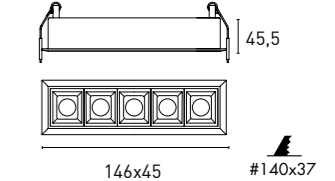

EAGLE R5L

7ID501 20 - 2 1 N 3 - 9001
1 2 3 4 5 6 7

1 - Model	2 - Power	3 - Power Supply	4 - Warranty	5 - Degree	6 - K	7 - Color
7ID501	20W	2- ON/OFF 220-240V PF>0,9 4- DALI/PUSH/1-10V 220-240V PF>0,95 5- Trailing Edge 220-240V PF>0,9 (only with JISO driver) C- JISO Smart Control 100-265V PF>0,9	1- 5 Years Warranty JISO driver Incl. 2- 5 Years Warranty Other driver Incl.	A - 15° J - 30° N - 45°	2 - 2700K 1520 lm system 2180 lm source (45°) 3 - 3000K 1600 lm system 2260 lm source (45°) 4 - 4000K 1680 lm system 2400 lm source (45°)	0101- Black 0109- Black-Tec. Gold 9001- Tec. White-Black 9009- Tec. White-Tec. Gold 9090- Tec. White