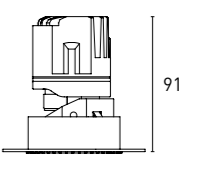

Accessories not included

- HC580H
- HC580F

Emergency Kit

- 2DCLEDK1
- 2DCLEDK2

71A680 10 - 2 1 M 3 - 9011

1 - Model	2 - Power	3 - Power Supply	4 - Warranty	5 - Degree	6 - K	7 - Color
71A680	10W	2- ON/OFF 220-240V PF>0,9 3 - 1-10V 200-240V PF>0,95 5- Trailing Edge 220-240V PF>0,95 <i>(only with JISO driver)</i> D- DALI/PUSH 200-240V PF>0,95	1- 5 Years Warranty JISO driver Incl. 2- 5 Years Warranty Other driver Incl.	A- 15° I- 24° M- 38° W- 50°	2- 2700K 626 lm system 1125 lm source <i>[38°]</i> 3- 3000K 659 lm system 1183 lm source <i>[38°]</i> 4- 4000K 692 lm system 1258 lm source <i>[38°]</i>	9001- Tec. White-Black 9011- Tec. White-Chrome 9090- Tec. White

LAKE RT10

71A685 10 - 2 1 M 3 - 9011

1 - Model	2 - Power	3 - Power Supply	4 - Warranty	5 - Degree	6 - K	7 - Color
71A685	10W	2- ON/OFF 220-240V PF>0,9 3 - 1-10V 200-240V PF>0,95 5- Trailing Edge 220-240V PF>0,95 <i>(only with JISO driver)</i> D- DALI/PUSH 200-240V PF>0,95	1- 5 Years Warranty JISO driver Incl. 2- 5 Years Warranty Other driver Incl.	A- 15° I- 24° M- 38° W- 50°	2- 2700K 626 lm system 1125 lm source <i>[38°]</i> 3- 3000K 659 lm system 1183 lm source <i>[38°]</i> 4- 4000K 692 lm system 1258 lm source <i>[38°]</i>	9001- Tec. White-Black 9011- Tec. White-Chrome 9090- Tec. White

LAKE RTS10

All references highlighted in **bold** are available, the rest consult minimum of quantity and delivery time

The above information is basic. For updated and more accurate information, please consult Technical Data Sheet on www.jisoiluminacion.com