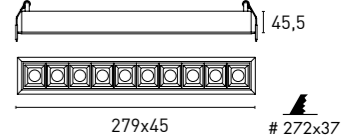

7ID501 10 - 2 1 N 3 - 9001
1 2 3 4 5 6 7

1 - Model	2 - Power	3 - Power Supply	4 - Warranty	5 - Degree	6 - K	7 - Color
7ID501	10W	2- ON/OFF 200-240V PF>0,9 4- DALI/PUSH/1-10V 220-240V PF>0,95 5- Trailing Edge 220-240V PF>0,9 (only with JISO driver) C- JISO Smart Control 100-265V PF>0,9	1- 5 Years Warranty JISO driver Incl. 2- 5 Years Warranty Other driver Incl.	A - 15° J - 30° N - 45°	2 - 2700K 760 lm system 1090 lm source (45°) 3 - 3000K 800 lm system 1130 lm source (45°) 4 - 4000K 840 lm system 1200 lm source (45°)	0101- Black 0109- Black-Tec. Gold 9001- Tec. White-Black 9009- Tec. White-Tec. Gold 9090- Tec. White

EAGLE R5L

7ID501 20 - 2 1 N 3 - 9001
1 2 3 4 5 6 7

1 - Model	2 - Power	3 - Power Supply	4 - Warranty	5 - Degree	6 - K	7 - Color
7ID501	20W	2- ON/OFF 220-240V PF>0,9 4- DALI/PUSH/1-10V 220-240V PF>0,95 5- Trailing Edge 220-240V PF>0,9 (only with JISO driver) C- JISO Smart Control 100-265V PF>0,9	1- 5 Years Warranty JISO driver Incl. 2- 5 Years Warranty Other driver Incl.	A - 15° J - 30° N - 45°	2 - 2700K 1520 lm system 2180 lm source (45°) 3 - 3000K 1600 lm system 2260 lm source (45°) 4 - 4000K 1680 lm system 2400 lm source (45°)	0101- Black 0109- Black-Tec. Gold 9001- Tec. White-Black 9009- Tec. White-Tec. Gold 9090- Tec. White

EAGLE R10L

Accessories not included

1. **Emergency Kit**
2. 2DCLEDK1
   - 2DCLEDK2

All references highlighted in **bold** are available, the rest consult minimum of quantity and delivery time

The above information is basic. For updated and more accurate information, please consult Technical Data Sheet on www.jisoiluminacion.com