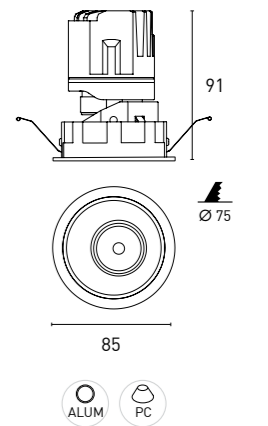

LAKE RS10

7IA585 10 - 2 1 M 3 - 9011
1 2 3 4 5 6 7

1 - Model	2 - Power	3 - Power Supply	4 - Warranty	5 - Degree	6 - K	7 - Color
7IA585	10W	2- ON/OFF 220-240V PF>0,9 3 - 1-10V 200-240V PF>0,95 5- Trailing Edge 220-240V PF>0,95 <i>(only with JISO driver)</i> D- DALI/PUSH 200-240V PF>0,95	1- 5 Years Warranty JISO driver Incl. 2- 5 Years Warranty Other driver Incl.	A- 15° I- 24° M- 38° W- 50°	2- 2700K 626 lm system 1125 lm source <i>(38°)</i> 3- 3000K 659 lm system 1183 lm source <i>(38°)</i> 4- 4000K 692 lm system 1258 lm source <i>(38°)</i>	9001- Tec. White- Black 9011- Tec. White- Chrome 9090- Tec. White