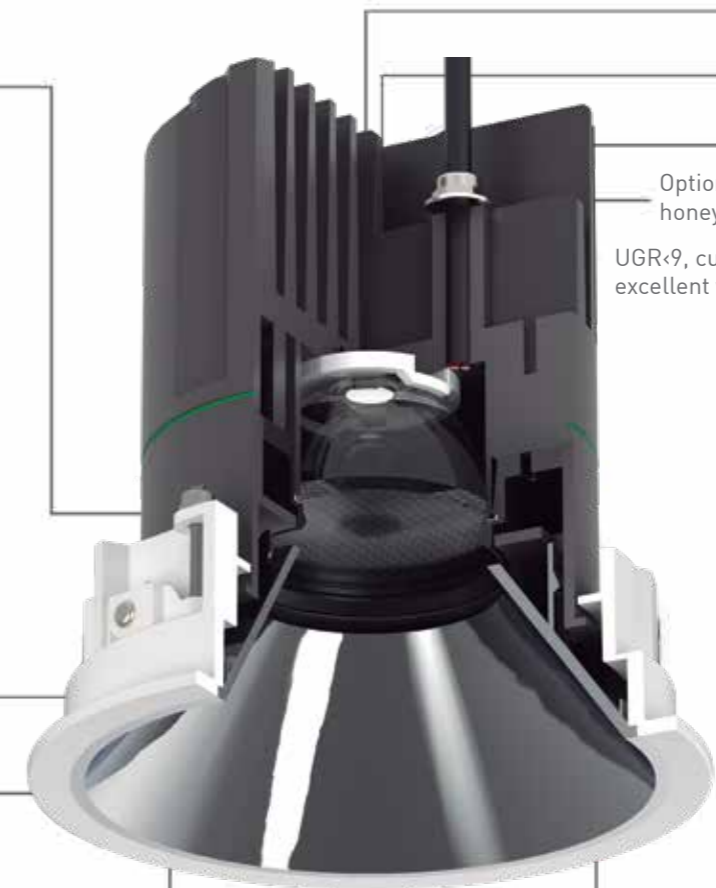

Optional fixed reflector avoids visible ceiling aperture

Standard adjustable reflector with 30° tilt and 355° rotation

Ceiling thickness 4mm to 25mm
Ceiling thickness 2mm to 25mm

Advanced ceiling installation

Standard Trim

Trimless installation

Normal IP rating: IP20
Maximum IP rating: IP65

High quality LED IP65:
CREE COB CRI>90

Perfect Optical control:
15°, 24°, 38°, 50°

IP20/IP65 protection

Optional accessories:
honey comb / striped glass
UGR<9, cutoff angle >35°, offers excellent visual confort