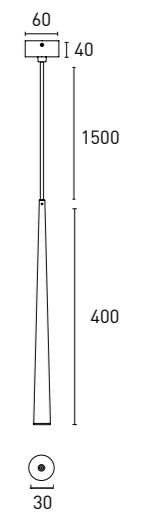

CONNI P04

7IL402 04 - 2 1 N 3 - 01
1 2 3 4 5 6 7

1 - Model	2 - Power	3 - Power Supply	4 - Warranty	5 - Degree	6 - K	7 - Color
7IL402	4,2W	2 - ON/OFF 200-240V FP>0,5	1- 5 Years Warranty JISO driver Incl.	N - 45°	3 - 3000K 399 lm system 450 lm source 4 - 4000K 419 lm system 461 lm source	01- Black 90- Technical White