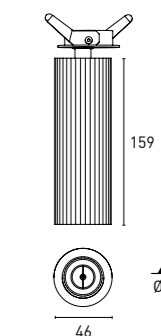

SLATE 10

7IE501 10 - 2 1 1 3 - 90
1 2 3 4 5 6 7

1 - Model	2 - Power	3 - Power Supply	4 - Warranty	5 - Degree	6 - K	7 - Color
7IE501	10W	2- ON/OFF 220-240V PF>0,9	1- 5 Years Warranty JISO driver Incl.	A - 15° I - 24° M - 38° 1 - Zoom 15°-38°	2 - 2700K 580-676 lm system 1050 lm source 3 - 3000K 594-693 lm system 1109 lm source 4 - 4000K 609-710 lm system 1175 lm source	01- Black 03- Antique 90- Tec. White