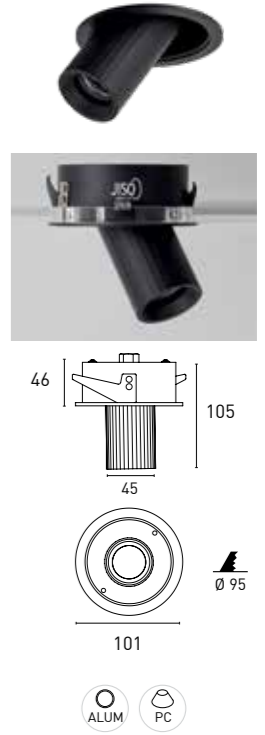

1 - Model	2 - Power	3 - Power Supply	4 - Warranty	5 - Degree	6 - K	7 - Color
71E503	07W	<ul style="list-style-type: none"> 2- ON/OFF 220-240V PF>0,9 3 - 1-10V 200-240V PF>0,95 5- Trailing Edge 220-240V PF>0,9 (only with JISO driver) C- JISO Smart Control 100-265V PF>0,9 D- DALI / PUSH 200-240V PF>0,95 	<ul style="list-style-type: none"> 1- 5 Years Warranty JISO driver Incl. 2- 5 Years Warranty Other driver Incl. 	<ul style="list-style-type: none"> A - 15° I - 24° M - 38° 1 - Zoom 15°-38° 	<ul style="list-style-type: none"> 2 - 2700K 406-473 lm system 630 lm source 3 - 3000K 416-485 lm system 665lm source 4 - 4000K 427-497 lm system 705 lm source 	<ul style="list-style-type: none"> 01- Black 03- Antique 90- Tec. White