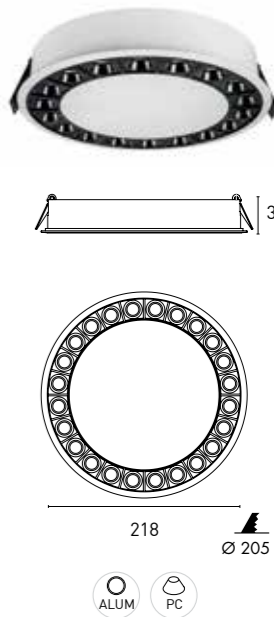

HAWK R24

Accessories not included

Ref.	Cover Plate. Included	Honey	Ambience	Directional	Dots
HAWK R18	HC7ID52518	HC7ID52612	HC7ID52712	HC7ID52807	HC7ID52912
HAWK R24	HC7ID52524	HC7ID52618	HC7ID52718	HC7ID52812	HC7ID52918

All references highlighted in **bold** are available, the rest consult minimum of quantity and delivery time