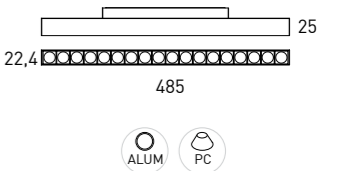

LINEDOT 20

7IM704 20 - 2 0 W 3 - 01
1 2 3 4 5 6 7

1 - Model	2 - Power	3 - Power Supply	4 - Warranty	5 - Degree	6 - K	7 - Color
7IM704	20W	2 - ON/OFF 4 - DALI	0- 5 Years Warranty Power Supply not included	1 - 24° W - 50°	2 - 2700K 1416 lm system 2196 lm source 3 - 3000K 1452 lm system 2376 lm source 4 - 4000K 1525 lm system 2502 lm source	01- Black 90- Technical White