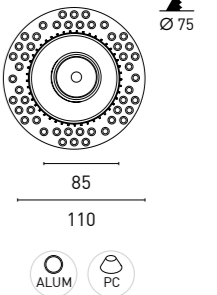

Accessories not included

- HC580H
- HC580F

Emergency Kit

- 2DCLEDK1
- 2DCLEDK2

71A680 10 - 2 1 M 3 - 9011

1 - Model	2 - Power	3 - Power Supply	4 - Warranty	5 - Degree	6 - K	7 - Color
71A680	10W	2- ON/OFF 220-240V PF>0,9 3 - 1-10V 200-240V PF>0,95 5- Trailing Edge 220-240V PF>0,95 <i>(only with JISO driver)</i> D- DALI/PUSH 200-240V PF>0,95	1- 5 Years Warranty JISO driver Incl. 2- 5 Years Warranty Other driver Incl.	A- 15° I- 24° M- 38° W- 50°	2- 2700K 626 lm system 1125 lm source <i>[38°]</i> 3- 3000K 659 lm system 1183 lm source <i>[38°]</i> 4- 4000K 692 lm system 1258 lm source <i>[38°]</i>	9001- Tec. White-Black 9011- Tec. White-Chrome 9090- Tec. White

LAKE RT10

71A685 10 - 2 1 M 3 - 9011

1 - Model	2 - Power	3 - Power Supply	4 - Warranty	5 - Degree	6 - K	7 - Color
71A685	10W	2- ON/OFF 220-240V PF>0,9 3 - 1-10V 200-240V PF>0,95 5- Trailing Edge 220-240V PF>0,95 <i>(only with JISO driver)</i> D- DALI/PUSH 200-240V PF>0,95	1- 5 Years Warranty JISO driver Incl. 2- 5 Years Warranty Other driver Incl.	A- 15° I- 24° M- 38° W- 50°	2- 2700K 626 lm system 1125 lm source <i>[38°]</i> 3- 3000K 659 lm system 1183 lm source <i>[38°]</i> 4- 4000K 692 lm system 1258 lm source <i>[38°]</i>	9001- Tec. White-Black 9011- Tec. White-Chrome 9090- Tec. White

LAKE RTS10

All references highlighted in **bold** are available, the rest consult minimum of quantity and delivery time

The above information is basic. For updated and more accurate information, please consult Technical Data Sheet on www.jisoiluminacion.com