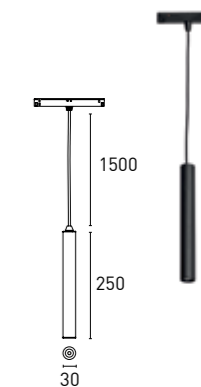

7IM706 05 - 2 0 N 3 - 01

1 2 3 4 5 6 7

1 - Model	2 - Power	3 - Power Supply	4 - Warranty	5 - Degree	6 - K	7 - Color
7IM706	5W	2 - ON/OFF 4 - DALI	0- 5 Years Warranty Power Supply not included	N - 45°	2 - 2700K 306 lm system 641 lm source 3 - 3000K 323 lm system 661 lm source 4 - 4000K 340 lm system 675 lm source	01 - Black

CYLIN 05

7IM706 10 - 2 0 M 3 - 01

1 2 3 4 5 6 7

1 - Model	2 - Power	3 - Power Supply	4 - Warranty	5 - Degree	6 - K	7 - Color
7IM706	10W	2 - ON/OFF 4 - DALI	0- 5 Years Warranty Power Supply not included	A - 15° I - 24° M - 38° E - 60°	2 - 2700K 716 lm system 1179 lm source 3 - 3000K 734 lm system 1215 lm source 4 - 4000K 771 lm system 1242 lm source	01 - Black

CYLIN 10

All references highlighted in **bold** are available, the rest consult minimum of quantity and delivery time