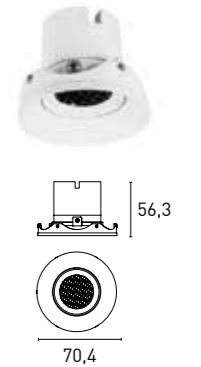

HC7ID526 06 - 2 1 M 3 - 9001

1 - Model	2 - Power	3 - Power Supply	4 - Warranty	5 - Degree	6 - K	7 - Color
HC7ID526	6W	2- ON/OFF 220-240V PF>0,9	1- 5 Years Warranty JISO driver Incl.	A - 15° I - 24° M - 38°	3 - 3000K	9001- Tec. White-Black

+HONEY 06

HC7ID526 12 - 2 1 M 3 - 9001

1 - Model	2 - Power	3 - Power Supply	4 - Warranty	5 - Degree	6 - K	7 - Color
HC7ID526	12W	2- ON/OFF 220-240V PF>0,9	1- 5 Years Warranty JISO driver Incl.	A - 15° I - 24° M - 38°	3 - 3000K 1380 lm system	9001- Tec. White-Black

+HONEY 12

HC7ID526 18 - 2 1 M 3 - 9001

1 - Model	2 - Power	3 - Power Supply	4 - Warranty	5 - Degree	6 - K	7 - Color
HC7ID526	18W	2- ON/OFF 220-240V PF>0,9	1- 5 Years Warranty JISO driver Incl.	A - 15° I - 24° M - 38°	3 - 3000K	9001- Tec. White-Black

+HONEY 18