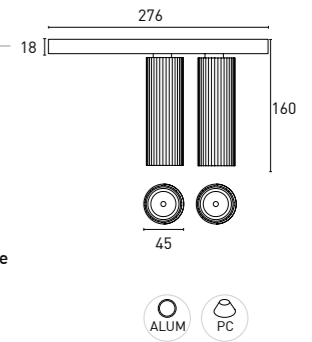

7IE201 20 - 2 2 1 3 - 01
1 2 3 4 5 6 7

1 - Model	2 - Power	3 - Power Supply	4 - Warranty	5 - Degree	6 - K	7 - Color
7IE201	2x10W	2- ON/OFF 220-240V PF>0,9	2- 5 Years Warranty Other driver Incl.	A - 15° I - 24° M - 38° 1 - Zoom 15°-38°	2 - 2700K 1160-1351 lm system 2100 lm source 3 - 3000K 1189-1385 lm system 2217 lm source 4 - 4000K 1219-1420 lm system 2350 lm source	01- Black 03- Antique 90- Tec. White