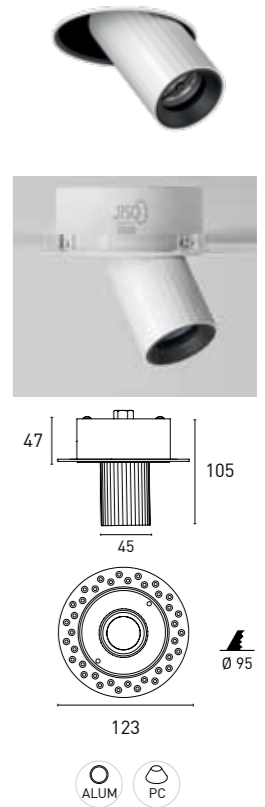

All references highlighted in **bold** are available, the rest consult minimum of quantity and delivery time

The above information is basic. For updated and more accurate information, please consult Technical Data Sheet on www.jisoiluminacion.com