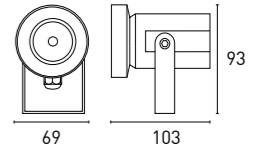

70F203 04 - 2 2 D 3 - DG
1 2 3 4 5 6 7

1 - Model	2 - Power	3 - Power Supply	4 - Warranty	5 - Degree	6 - K	7 - Color
70F203	4W	2- ON/OFF 100-240V PF>0,4	2- 5 Years Warranty Other driver Incl.	D- 40°	3- 3000K 225 lm system 457 lm source 4- 4000K 236 lm system 490 lm source	DG- Dark Grey

KAUS 04

70F203 06 - 2 2 D 3 - DG
1 2 3 4 5 6 7

1 - Model	2 - Power	3 - Power Supply	4 - Warranty	5 - Degree	6 - K	7 - Color
70F203	6W	2- ON/OFF 220-240V PF>0,5	2- 5 Years Warranty Other driver Incl.	D- 40°	3- 3000K 353 lm system 686 lm source 4- 4000K 370 lm system 734 lm source	DG- Dark Grey

KAUS 06

70F203 10 - 2 2 G 3 - DG
1 2 3 4 5 6 7

1 - Model	2 - Power	3 - Power Supply	4 - Warranty	5 - Degree	6 - K	7 - Color
70F203	10W	2- ON/OFF 220-240V PF>0,8	2- 5 Years Warranty Other driver Incl.	G- 20°	3- 3000K 671 lm system 1080 lm source 4- 4000K 705 lm system 1170 lm source	DG- Dark Grey

KAUS 10

All references highlighted in **bold** are available, the rest consult minimum of quantity and delivery time