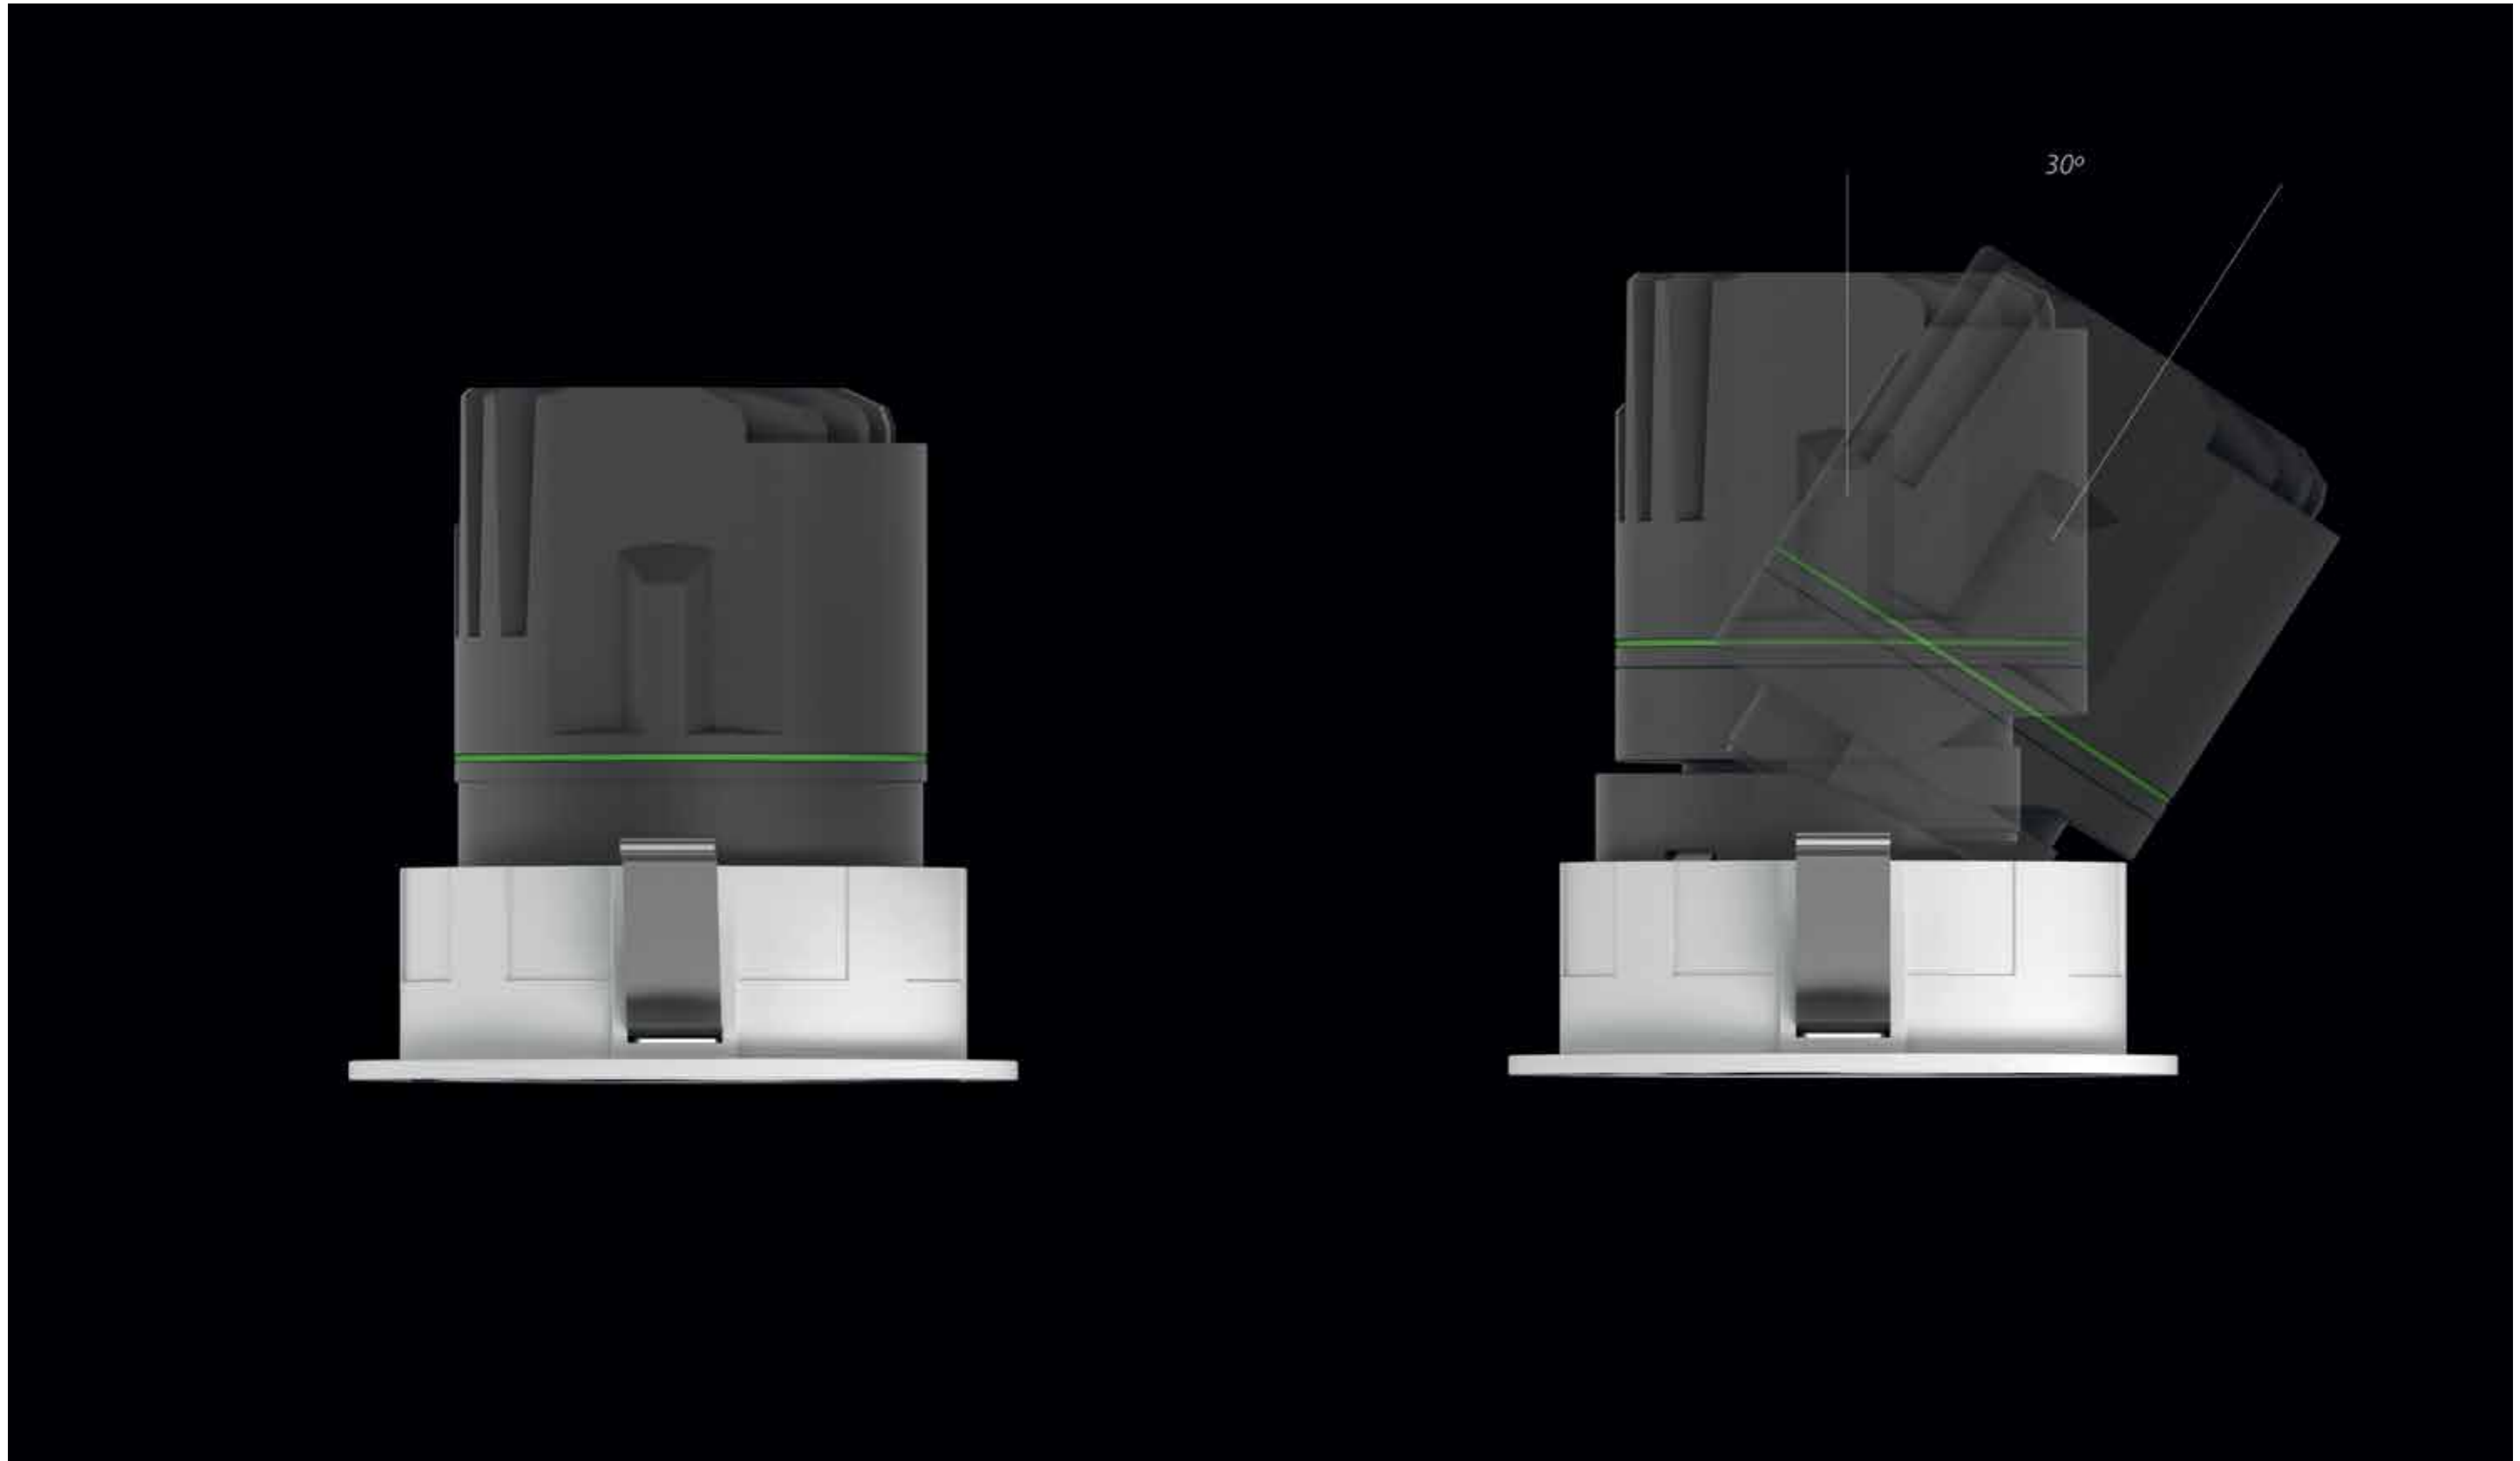

Striped Glass
Honey Comb

Reflector Color

Technical White

Chrome

Black

30°

LAKE R10

7IA580 10 - 2 1 M 3 - 9011
1 2 3 4 5 6 7