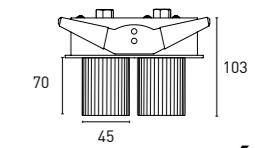

SLATE RS14

ALUM PC