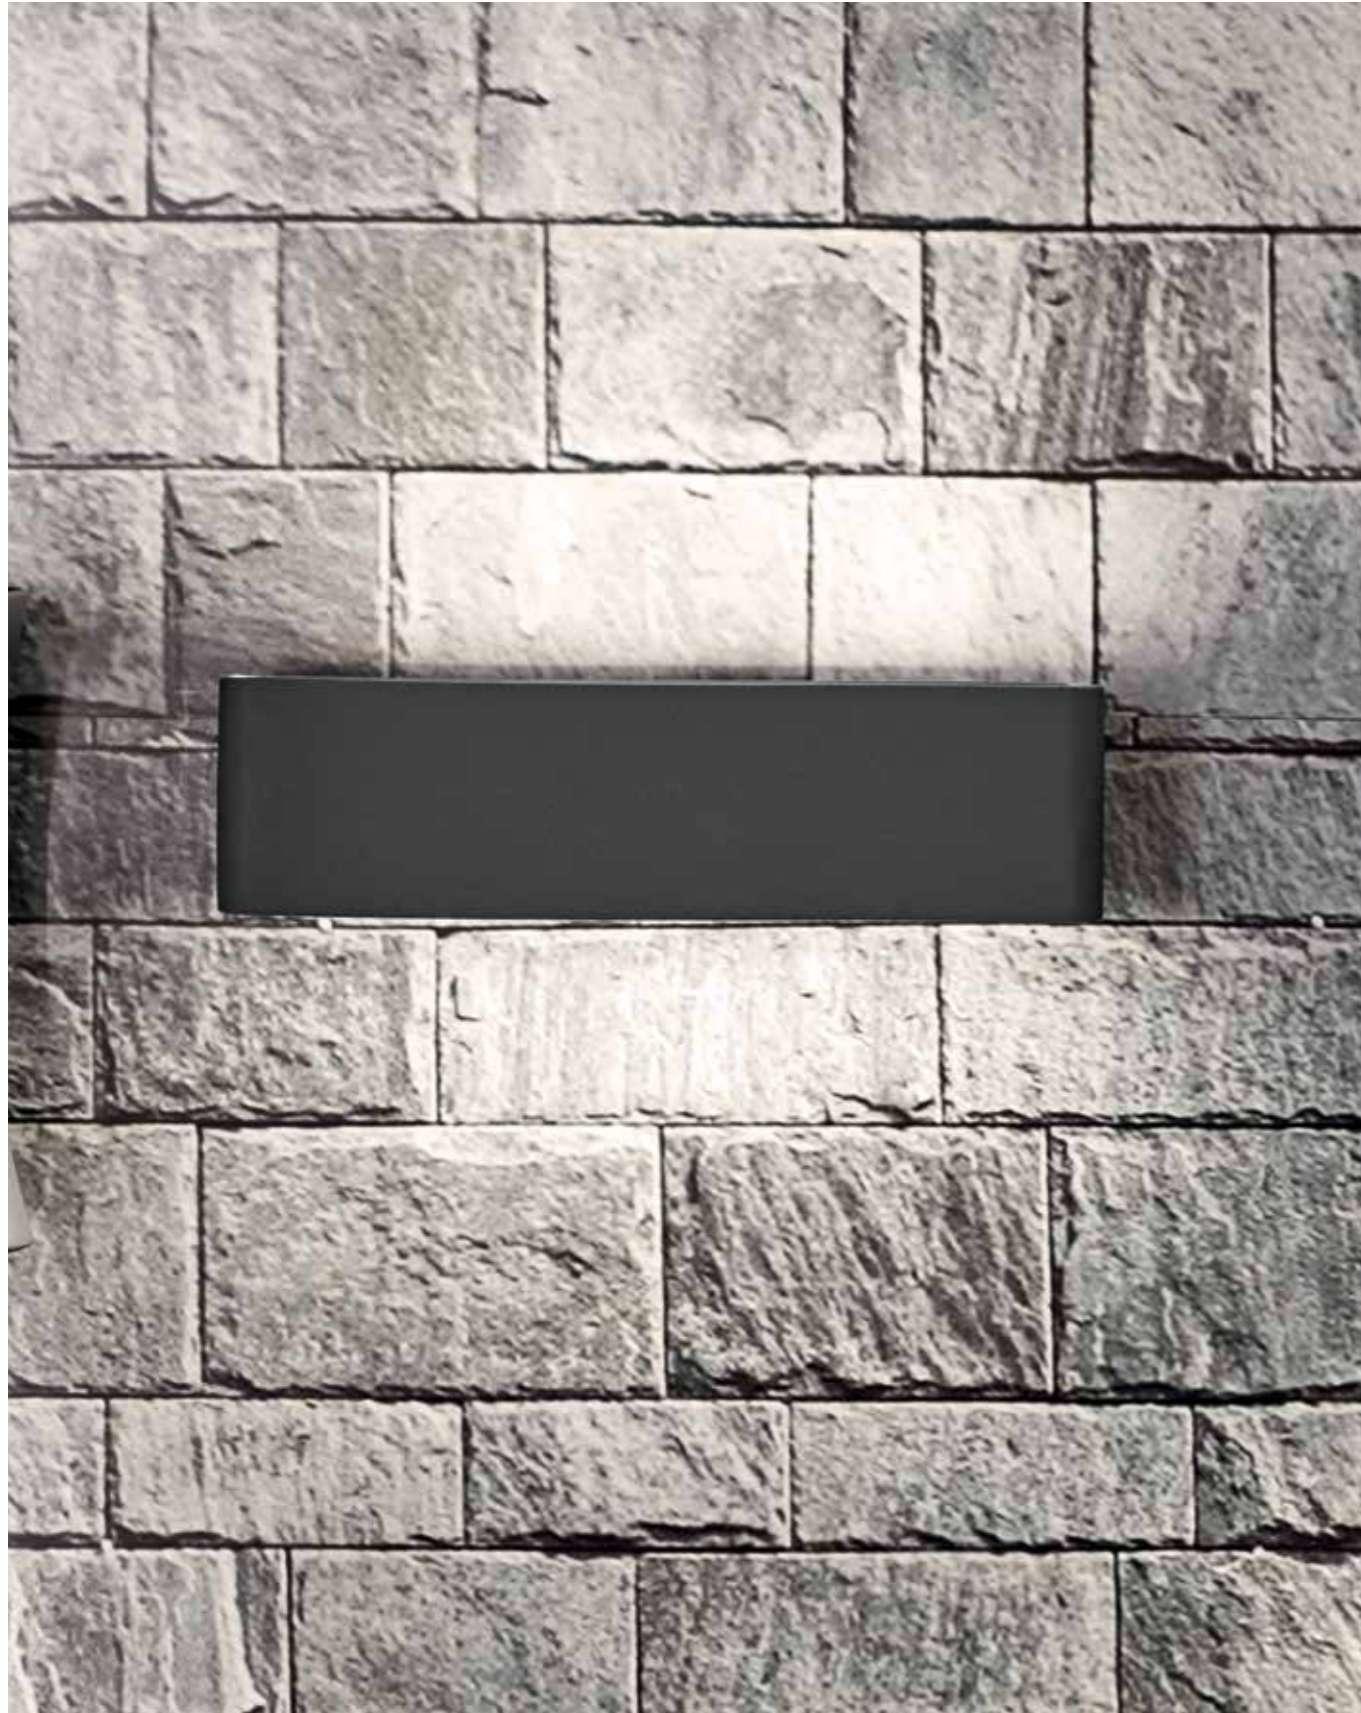

70W204 13 - 2 2 S 3 - DG
1 2 3 4 5 6 7

1 - Model	2 - Power	3 - Power Supply	4 - Warranty	5 - Degree	6 - K	7 - Color
70W204	13W	2- ON/OFF 220-240V PF>0,9	2- 5 Years Warranty Other driver Incl.	Up&Down S -100°	3- 3000K 800 lm system 4- 4000K	TB- Black DG- Dark Grey

HAMAL 13

240

65

All references highlighted in **bold** are available, the rest consult minimum of quantity and delivery time

The above information is basic. For updated and more accurate information, please consult Technical Data Sheet on www.jisoiluminacion.com