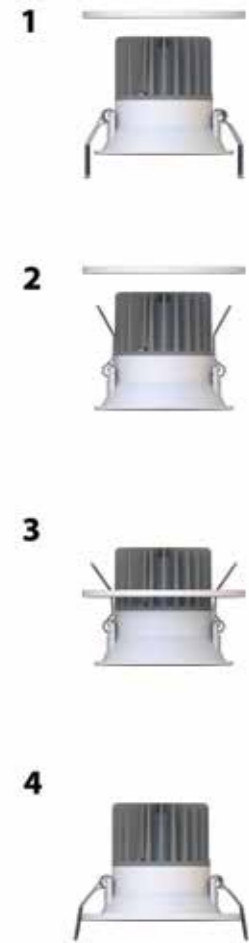

Size:

- DC51040  Ø 200-230
- DC51022  Ø 120-130
- DC51015  Ø 95-110
- DC51010  Ø 75-90

Optical opening
degrees 50°

71A536 03 - 2 2 J 4 - 90
1 2 3 4 5 6 7

1 - Model	2 - Power	3 - Power Supply	4 - Warranty	5 - Degree	6 - K	7 - Color
71A536	3W	2- ON/OFF 220-240V	2- 5 Years Warranty Other driver Incl.	J- 30°	2- 2700K 194 lm system 268 lm source 3- 3000K 204 lm system 286 lm source 4- 4000K 215 lm system 286 lm source	01- Black 09- Tec. Gold 90- Tec. White