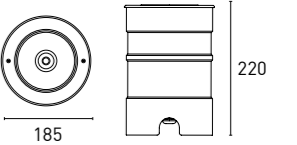

Die Casting aluminium alloy,
clear tempered glass, 316
stainless steel

Inground directional light, tiltable
optica +-15°, with very narrow
beam light distribution, 12°
beam angle

UPREGU 15

70U501 15 - 2 2 A 3 - SS
1 2 3 4 5 6 7

1 - Model	2 - Power	3 - Power Supply	4 - Warranty	5 - Degree	6 - K	7 - Color
70U501	15W	2 - ON/OFF 220-240V PF>0,9	2- 5 Years Warranty Other driver Incl.	A- 15°	3 - 3000K 912 lm system 1105 lm source 4 - 4000K 958 lm system 1141 lm source	SS- Stainless Steel

UPREGU 20

70U501 20 - 2 2 A 3 - SS
1 2 3 4 5 6 7

1 - Model	2 - Power	3 - Power Supply	4 - Warranty	5 - Degree	6 - K	7 - Color
70U501	20W	2 - ON/OFF 220-240V PF>0,9	2- 5 Years Warranty Other driver Incl.	A- 15°	3 - 3000K 1392 lm system 1750 lm source 4 - 4000K 1461 lm system 1850 lm source	SS- Stainless Steel

UPREGU 30

70U501 30 - 2 2 A 3 - SS
1 2 3 4 5 6 7

1 - Model	2 - Power	3 - Power Supply	4 - Warranty	5 - Degree	6 - K	7 - Color
70U501	30W	2 - ON/OFF 220-240V PF>0,9	2- 5 Years Warranty Other driver Incl.	A- 15°	3 - 3000K 1779 lm system 2209 lm source 4 - 4000K 1868 lm system 2307 lm source	SS- Stainless Steel

All references highlighted in **bold** are available, the rest consult minimum of quantity and delivery time

The above information is basic. For updated and more accurate information, please consult Technical Data Sheet on www.jisoiluminacion.com