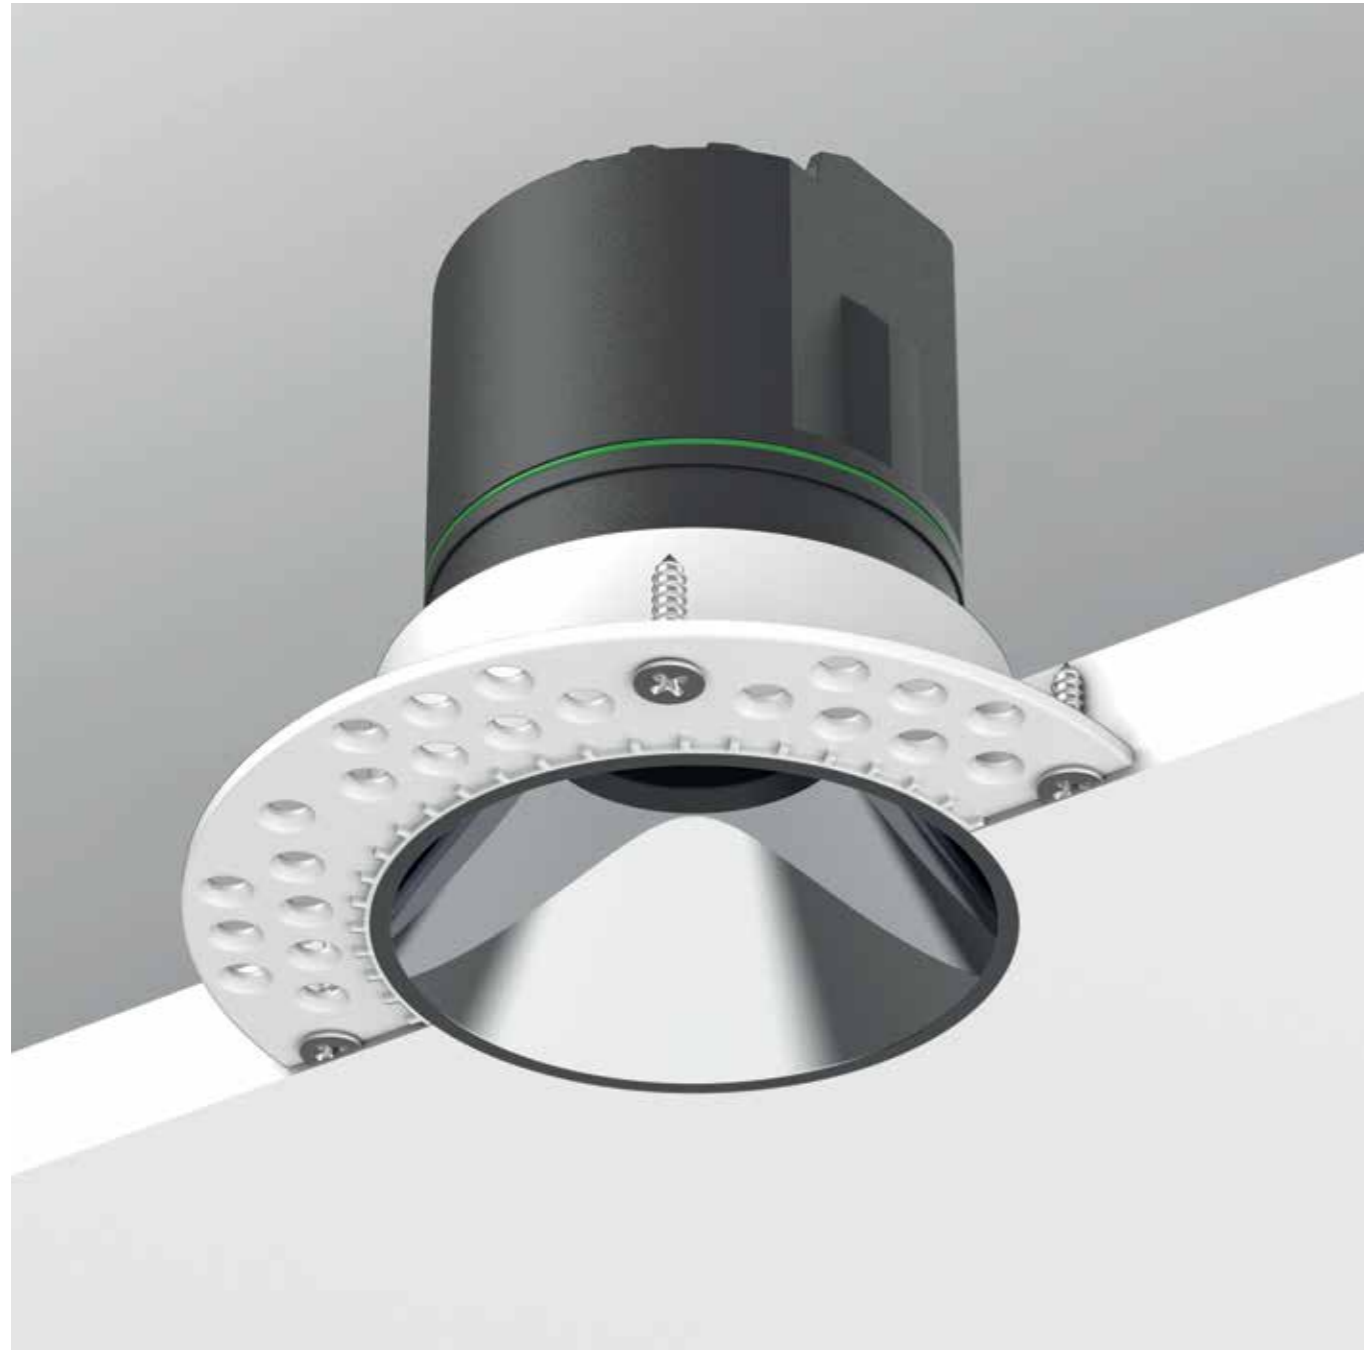

Accessories not included

- HC580H
- HC580F

Emergency Kit

- 2DCLEDK1
- 2DCLEDK2

71A680 10 - 2 1 M 3 - 9011

1 - Model	2 - Power	3 - Power Supply	4 - Warranty	5 - Degree	6 - K	7 - Color
71A680	10W	2- ON/OFF 220-240V PF>0,9 3 - 1-10V 200-240V PF>0,95 5- Trailing Edge 220-240V PF>0,95 <i>(only with JISO driver)</i> D- DALI/PUSH 200-240V PF>0,95	1- 5 Years Warranty JISO driver Incl. 2- 5 Years Warranty Other driver Incl.	A- 15° I- 24° M- 38° W- 50°	2- 2700K 626 lm system 1125 lm source <i>[38°]</i> 3- 3000K 659 lm system 1183 lm source <i>[38°]</i> 4- 4000K 692 lm system 1258 lm source <i>[38°]</i>	9001- Tec. White-Black 9011- Tec. White-Chrome 9090- Tec. White

LAKE RT10

71A685 10 - 2 1 M 3 - 9011

1 - Model	2 - Power	3 - Power Supply	4 - Warranty	5 - Degree	6 - K	7 - Color
71A685	10W	2- ON/OFF 220-240V PF>0,9 3 - 1-10V 200-240V PF>0,95 5- Trailing Edge 220-240V PF>0,95 <i>(only with JISO driver)</i> D- DALI/PUSH 200-240V PF>0,95	1- 5 Years Warranty JISO driver Incl. 2- 5 Years Warranty Other driver Incl.	A- 15° I- 24° M- 38° W- 50°	2- 2700K 626 lm system 1125 lm source <i>[38°]</i> 3- 3000K 659 lm system 1183 lm source <i>[38°]</i> 4- 4000K 692 lm system 1258 lm source <i>[38°]</i>	9001- Tec. White-Black 9011- Tec. White-Chrome 9090- Tec. White

LAKE RTS10

All references highlighted in **bold** are available, the rest consult minimum of quantity and delivery time

The above information is basic. For updated and more accurate information, please consult Technical Data Sheet on www.jisoiluminacion.com