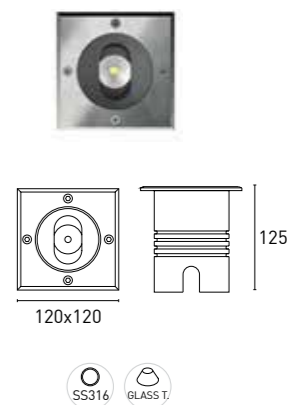

UPREGU S06

70U511 06 - 2 2 B 3 - SS
2 3 4 5 6 7

1 - Model	2 - Power	3 - Power Supply	4 - Warranty	5 - Degree	6 - K	7 - Color
70U511	6W	2- ON/OFF 220-240V PF>0,9	2- 5 Years Warranty Other driver Incl.	A- 15° B- 25°	3- 3000K 229 lm system 427 lm source 4- 4000K 240 lm system 447 lm source	SS- Stainless Steel