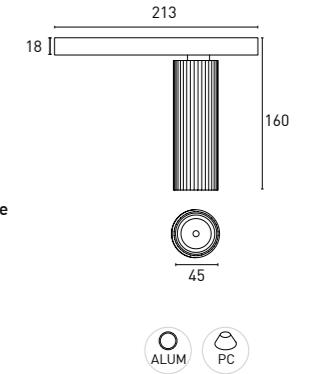

SLATE S20

7IE201 10 - 2 2 1 3 - 01
1 2 3 4 5 6 7

1 - Model	2 - Power	3 - Power Supply	4 - Warranty	5 - Degree	6 - K	7 - Color
7IE201	10W	2- ON/OFF 220-240V PF>0,9	2- 5 Years Warranty Other driver Incl.	A - 15° I - 24° M - 38° 1 - Zoom 15°-38°	2 - 2700K 580-676 lm system 1050 lm source 3 - 3000K 594-693 lm system 1109 lm source 4 - 4000K 609-710 lm system 1175 lm source	01- Black 03- Antique 90- Tec. White