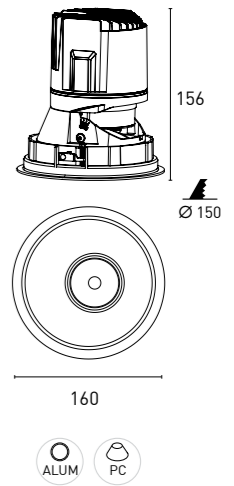

Accessories not included

- HC580H
- HC580F
- Emergency Kit**
- 2DCLEDK1
- 2DCLEDK2

All references highlighted in **bold** are available, the rest consult minimum of quantity and delivery time

LAKE RS30

7IA585 30 - 2 1 M 4 - 9011
1 2 3 4 5 6 7