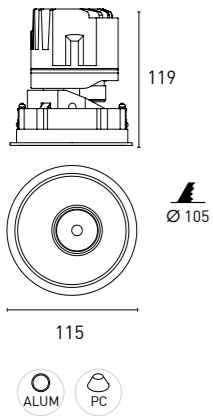

7IA585 20 - 2 1 M 4 - 9011
1 2 3 4 5 6 7

1 - Model	2 - Power	3 - Power Supply	4 - Warranty	5 - Degree	6 - K	7 - Color
7IA585	20W	2- ON/OFF 220-240V PF>0,9 4- DALI/PUSH/1-10V 200-240V PF>0,95 5- Trailing Edge 220-240V PF>0,95 (only with JISO driver)	1- 5 Years Warranty JISO driver Incl. 2- 5 Years Warranty Other driver Incl.	- A- 15° - I- 24° - M- 38° - W- 50°	3- 3000K 1478 lm system 2181 lm source 4- 4000K 1552 lm system 2306 lm source	9001- Tec. White-Black 9011- Tec. White-Chrome 9090- Tec. White

Accessories not included

- HC580H
- HC580F
- **Emergency Kit**
- 2DCLEDK1
- 2DCLEDK2

All references highlighted in **bold** are available, the rest consult minimum of quantity and delivery time