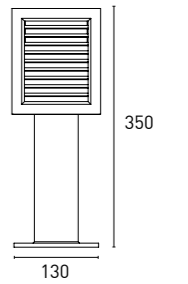

LUPUS B03

70B211 10 - 2 2 Y 3 - TB
1 2 3 4 5 6 7

1 - Model	2 - Power	3 - Power Supply	4 - Warranty	5 - Degree	6 - K	7 - Color
70B211	12W	2- ON/OFF 100-240V PF>0,7	2- 5 Years Warranty Other driver Incl.	Y - 330°	3- 3000K 528 lm system 975 lm source 4- 4000K 554 lm system 1024 lm source	TB- Black