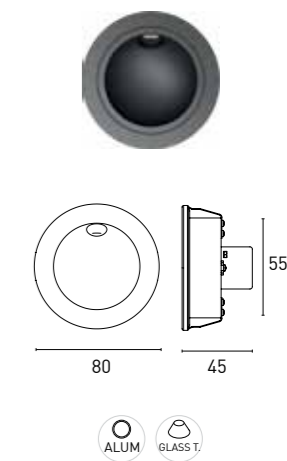

ANKAA T03

70W507 03 - 2 2 S 3 - DG
1 2 3 4 5 6 7

1 - Model	2 - Power	3 - Power Supply	4 - Warranty	5 - Degree	6 - K	7 - Color
70W507	3W	2- ON/OFF 220-240V PF>0,5	2- 5 Years Warranty Other driver Incl.	S - 100°	3- 3000K 90 lm system 450 lm source 4- 4000K 95 lm system 450 lm source	DG- Dark Grey