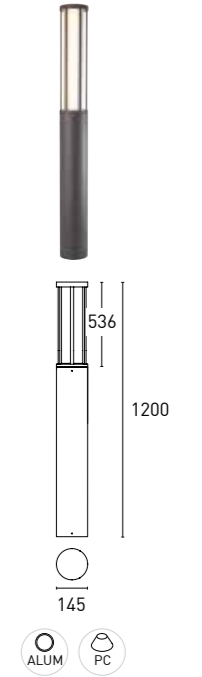

70B214 36 - 2 2 Z 3 - DG
1 2 3 4 5 6 7

1 - Model	2 - Power	3 - Power Supply	4 - Warranty	5 - Degree	6 - K	7 - Color
70B214	36W	2- ON/OFF 100-240V PF>0,7	2- 5 Years Warranty Other driver Incl.	Z- 360°	3- 3000K 2317 lm system 3499 lm source 4- 4000K 2433 lm system 3694lm source	TB- Black DG- Dark Grey

INDI B12

70B215 36 - 2 2 Z 3 - DG
1 2 3 4 5 6 7

1 - Model	2 - Power	3 - Power Supply	4 - Warranty	5 - Degree	6 - K	7 - Color
70B215	36W	2- ON/OFF 100-240V PF>0,7	2- 5 Years Warranty Other driver Incl.	Z- 360°	3- 3000K 2317 lm system 3499 lm source 4- 4000K 2433 lm system 3694 lm source	TB- Black DG- Dark Grey

INDI B17