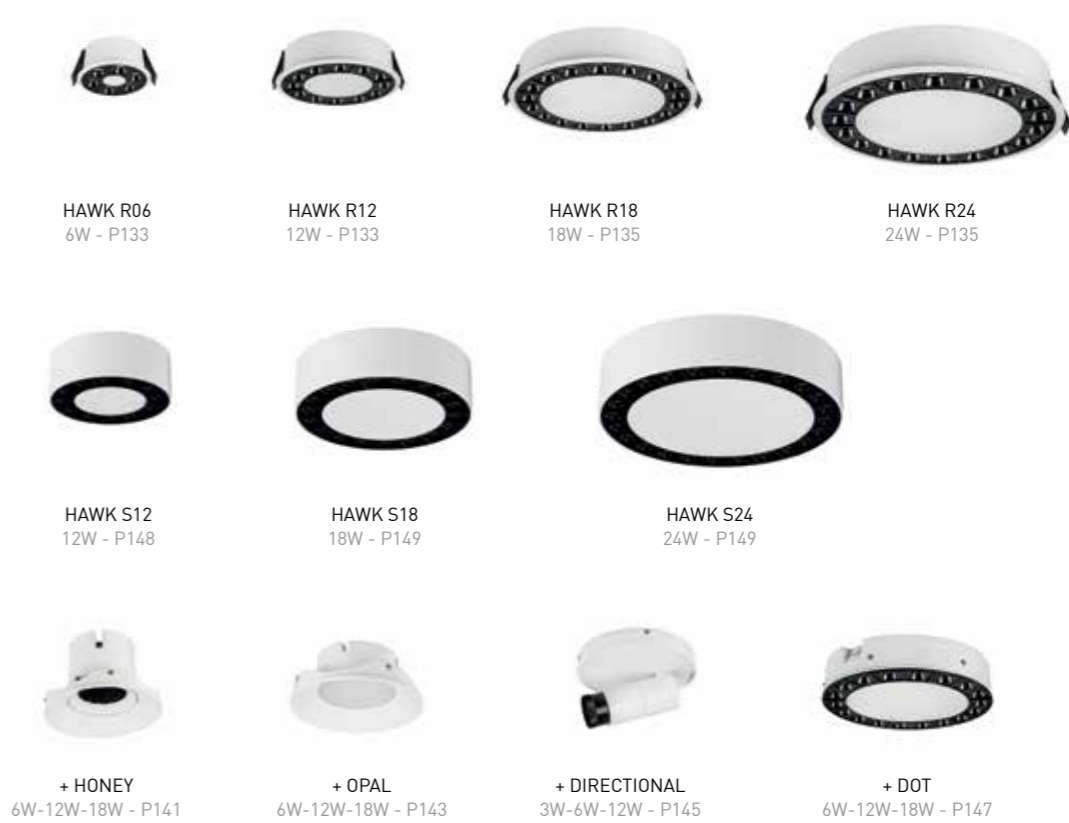

HAWK R06 6W - P133   HAWK R12 12W - P133   HAWK R18 18W - P135   HAWK R24 24W - P135
HAWK S12 12W - P148   HAWK S18 18W - P149   HAWK S24 24W - P149
+ HONEY 6W-12W-18W - P141   + OPAL 6W-12W-18W - P143   + DIRECTIONAL 3W-6W-12W - P145   + DOT 6W-12W-18W - P147