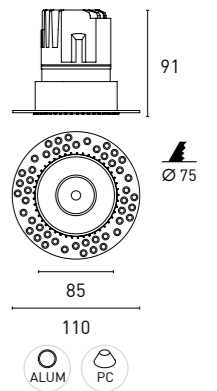

Accessories not included

- HC580H
- HC580F

Emergency Kit

- 2DCLEDK1
- 2DCLEDK2

71A680 10 - 2 1 M 3 - 9011

1 - Model	2 - Power	3 - Power Supply	4 - Warranty	5 - Degree	6 - K	7 - Color
71A680	10W	2- ON/OFF 220-240V PF>0,9 3 - 1-10V 200-240V PF>0,95 5- Trailing Edge 220-240V PF>0,95 <i>(only with JISO driver)</i> D- DALI/PUSH 200-240V PF>0,95	1- 5 Years Warranty JISO driver Incl. 2- 5 Years Warranty Other driver Incl.	A- 15° I- 24° M- 38° W- 50°	2- 2700K 626 lm system 1125 lm source <i>[38°]</i> 3- 3000K 659 lm system 1183 lm source <i>[38°]</i> 4- 4000K 692 lm system 1258 lm source <i>[38°]</i>	9001- Tec. White-Black 9011- Tec. White-Chrome 9090- Tec. White

LAKE RT10

71A685 10 - 2 1 M 3 - 9011

1 - Model	2 - Power	3 - Power Supply	4 - Warranty	5 - Degree	6 - K	7 - Color
71A685	10W	2- ON/OFF 220-240V PF>0,9 3 - 1-10V 200-240V PF>0,95 5- Trailing Edge 220-240V PF>0,95 <i>(only with JISO driver)</i> D- DALI/PUSH 200-240V PF>0,95	1- 5 Years Warranty JISO driver Incl. 2- 5 Years Warranty Other driver Incl.	A- 15° I- 24° M- 38° W- 50°	2- 2700K 626 lm system 1125 lm source <i>[38°]</i> 3- 3000K 659 lm system 1183 lm source <i>[38°]</i> 4- 4000K 692 lm system 1258 lm source <i>[38°]</i>	9001- Tec. White-Black 9011- Tec. White-Chrome 9090- Tec. White

LAKE RTS10

All references highlighted in **bold** are available, the rest consult minimum of quantity and delivery time

The above information is basic. For updated and more accurate information, please consult Technical Data Sheet on www.jisoiluminacion.com