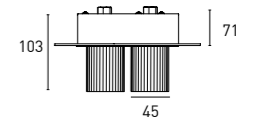

SLATE RTS14

ALUM PC

7IE604 14 - 2 1 1 3 - 90
1 2 3 4 5 6 7

1 - Model	2 - Power	3 - Power Supply	4 - Warranty	5 - Degree	6 - K	7 - Color
7IE604	2x7W	2- ON/OFF 220-240V PF>0,9 3- 1-10V 200-240V PF>0,95 5- Trailing Edge 220-240V PF>0,9 (only with JISO driver) C- JISO Smart Control 100-265V PF>0,9 D- DALI / PUSH 200-240V PF>0,95	1- 5 Years Warranty JISO driver Incl.	A - 15° I - 24° M - 38° 1 - Zoom 15°-38°	2 - 2700K 812-946 lm system 1260 lm source 3 - 3000K 832-970 lm system 1330 lm source 4 - 4000K 853-994 lm system 1410 lm source	01- Black 03- Antique 90- Tec. White

All references highlighted in **bold** are available, the rest consult minimum of quantity and delivery time