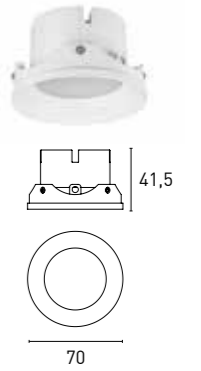

+HONEY 18

+ OPAL 06

HC7ID527 06 - 2 1 V 3 - 9001
1 2 3 4 5 6 7

1 - Model	2 - Power	3 - Power Supply	4 - Warranty	5 - Degree	6 - K	7 - Color
HC7ID527	6W	2- ON/OFF 220-240V PF>0,9	1- 5 Years Warranty JISO driver Incl.	V - 120°	3 - 3000K	9001- Tec. White-Black