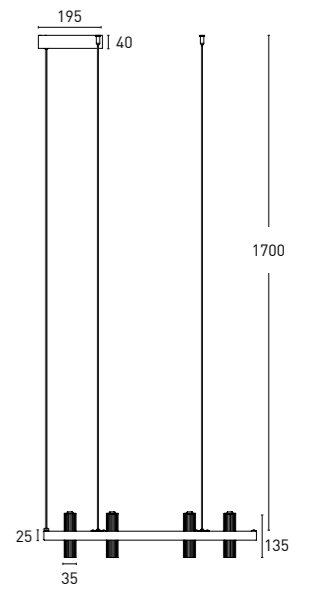

TURTLE P25

ALUM PC

All references highlighted in **bold** are available, the rest consult minimum of quantity and delivery time

RoHS CE CLASS II
IP 20 **5** years Warranty 180° 180° LED COB CRI >90 RG1 **35.000h** L70B10 MAC Adam <3

The above information is basic. For updated and more accurate information, please consult Technical Data Sheet on www.jisoiluminacion.com