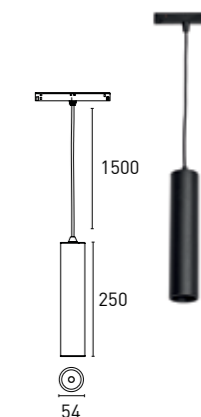

7IM706 05 - 2 0 N 3 - 01

1 2 3 4 5 6 7

1 - Model	2 - Power	3 - Power Supply	4 - Warranty	5 - Degree	6 - K	7 - Color
7IM706	5W	2 - ON/OFF 4 - DALI	0- 5 Years Warranty Power Supply not included	N - 45°	2 - 2700K 306 lm system 641 lm source 3 - 3000K 323 lm system 661 lm source 4 - 4000K 340 lm system 675 lm source	01 - Black

CYLIN 05

7IM706 10 - 2 0 M 3 - 01

1 2 3 4 5 6 7

1 - Model	2 - Power	3 - Power Supply	4 - Warranty	5 - Degree	6 - K	7 - Color
7IM706	10W	2 - ON/OFF 4 - DALI	0- 5 Years Warranty Power Supply not included	A - 15° I - 24° M - 38° E - 60°	2 - 2700K 716 lm system 1179 lm source 3 - 3000K 734 lm system 1215 lm source 4 - 4000K 771 lm system 1242 lm source	01 - Black

CYLIN 10

All references highlighted in **bold** are available, the rest consult minimum of quantity and delivery time