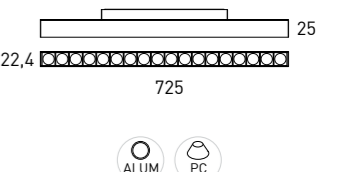

LINEDOT 26

7IM704 26 - 2 0 W 3 - 01
1 2 3 4 5 6 7

1 - Model	2 - Power	3 - Power Supply	4 - Warranty	5 - Degree	6 - K	7 - Color
7IM704	26W	2 - ON/OFF 4 - DALI	0- 5 Years Warranty Power Supply not included	1 - 24° W - 50°	2 - 2700K 3294 lm source 3 - 3000K 3564 lm source 4 - 4000K 3753 lm source	01- Black 90- Technical White