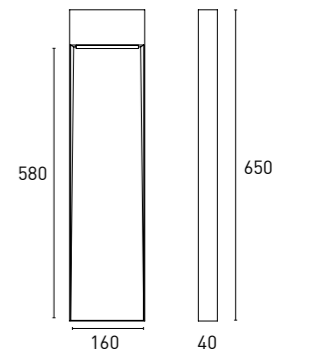

FORNAX B06

70B201 08 - 2 2 0 3 - DG
1 2 3 4 5 6 7

1 - Model	2 - Power	3 - Power Supply	4 - Warranty	5 - Degree	6 - K	7 - Color
70B201	8W	2- ON/OFF 220-240V PF>0,5	2- 5 Years Warranty Other driver Incl.	0 - 55°	3- 3000K 416 lm system 4 - 4000K	DG- Dark Grey