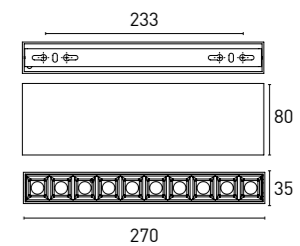

7ID201 10 - 2 1 N 3 - 9001
1 2 3 4 5 6 7

1 - Model	2 - Power	3 - Power Supply	4 - Warranty	5 - Degree	6 - K	7 - Color
7ID201	10W	2- ON/OFF 220-240V PF>0,9	1- 5 Years Warranty JISO driver Incl. 2- 5 Years Warranty Other driver Incl.	A - 15° J - 30° N - 45°	2 - 2700K 760 lm system 1090 lm source (45°) 3 - 3000K 800 lm system 1130 lm source (45°) 4 - 4000K 840 lm system 1200 lm source (45°)	9001- Tec. White-Black 9009- Tec. White-Tec. Gold 9090- Tec. White

EAGLE S5L

7ID201 20 - 2 1 N 3 - 9001
1 2 3 4 5 6 7

1 - Model	2 - Power	3 - Power Supply	4 - Warranty	5 - Degree	6 - K	7 - Color
7ID201	20W	2- ON/OFF 220-240V PF>0,9	1- 5 Years Warranty JISO driver Incl. 2- 5 Years Warranty Other driver Incl.	A - 15° J - 30° N - 45°	2 - 2700K 1520 lm system 2180 lm source (45°) 3 - 3000K 1600 lm system 2260 lm source (45°) 4 - 4000K 1680 lm system 2400 lm source (45°)	9001- Tec. White-Black 9009- Tec. White-Tec. Gold 9090- Tec. White

EAGLE S10L

Accessories not included

1. **Emergency Kit**
2. 2DCLEDK1
   - 2DCLEDK2

All references highlighted in **bold** are available, the rest consult minimum of quantity and delivery time