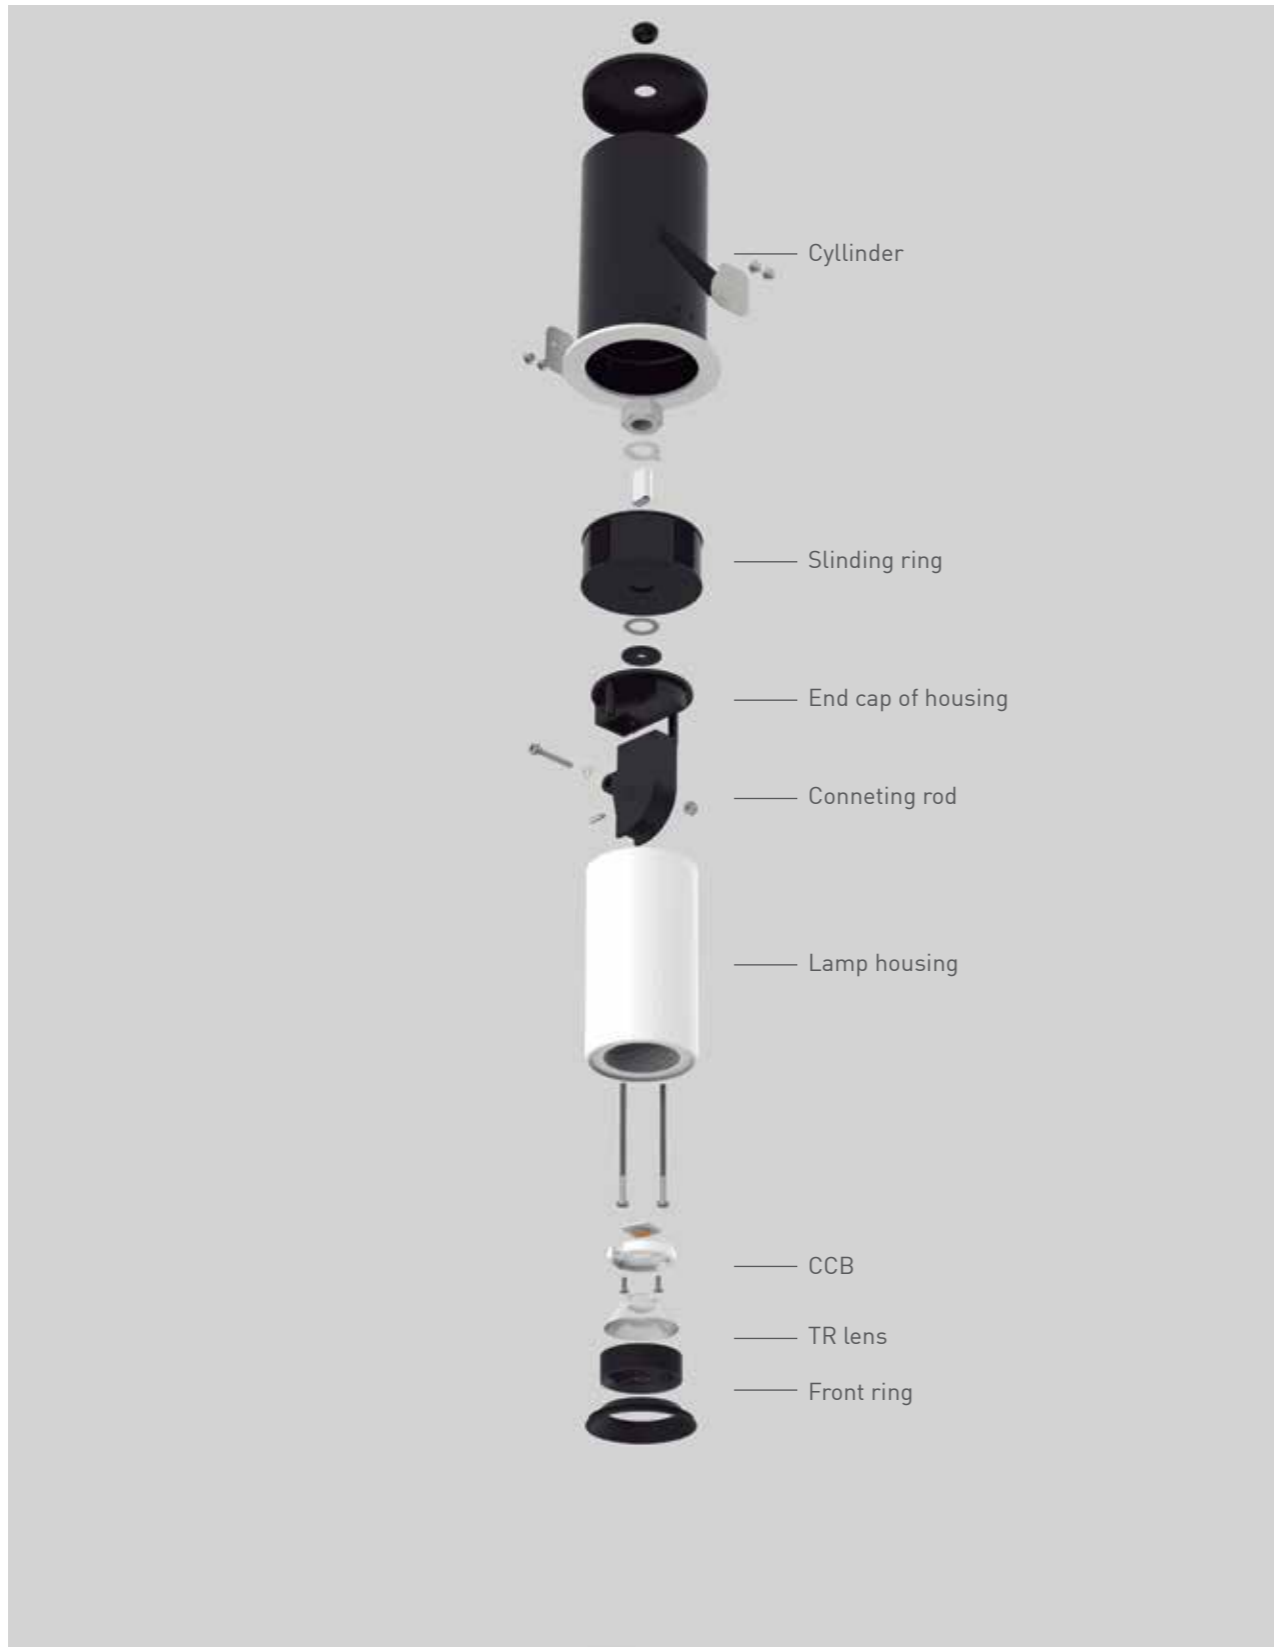

Application hotel, villa, restaurant, residencial area