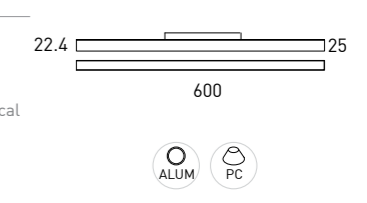

MILKY 30

7IM703 30 - 2 0 T 3 - 01
1 2 3 4 5 6 7

1 - Model	2 - Power	3 - Power Supply	4 - Warranty	5 - Degree	6 - K	7 - Color
7IM703	30W	2 - ON/OFF 4 - DALI	0- 5 Years Warranty Power Supply not included	T-110°	2 - 2700K 981 lm system 3 - 3000K 1006 lm system 4 - 4000K 1056 lm system	01- Black 90- Technical White