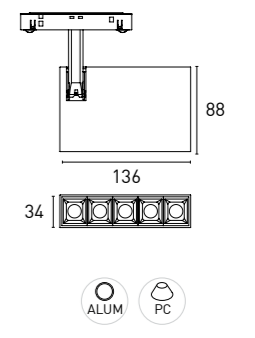

MAGDOT 15

7IM707 15 - 2 0 M 3 - 01
1 2 3 4 5 6 7

1 - Model	2 - Power	3 - Power Supply	4 - Warranty	5 - Degree	6 - K	7 - Color
7IM707	15W	2 - ON/OFF 4 - DALI	0- 5 Years Warranty Power Supply not included	C - 10° I - 24° M - 38°	2 - 2700K 856 lm system 1830 lm source 3 - 3000K 878 lm system 1980 lm source 4 - 4000K 922 lm system 2085 lm source	01- Black 90- Technical White