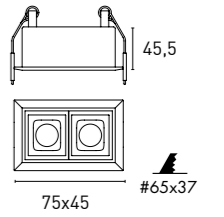

7ID501 06 - 2 1 N 3 - 9001
1 2 3 4 5 6 7

1 - Model	2 - Power	3 - Power Supply	4 - Warranty	5 - Degree	6 - K	7 - Color
7ID501	6W	2- ON/OFF 200-240V PF>0,9 4- DALI/PUSH/1-10V 220-240V PF>0,95 5- Trailing Edge 220-240V PF>0,9 <i>(only with JISO driver)</i>	1- 5 Years Warranty JISO driver Incl. 2- 5 Years Warranty Other driver Incl.	A - 15° J - 30° N - 45°	2 - 2700K 399 lm system 654 lm source <i>(45°)</i> 3 - 3000K 420 lm system 678 lm source <i>(45°)</i> 4 - 4000K 441 lm system 720 lm source <i>(45°)</i>	0101- Black 0109- Black- Tec. Gold 9001- Tec. White-Black 9009- Tec. White-Tec. Gold 9090- Tec. White

EAGLE R2L

Accessories not included

Emergency Kit

2DCLEDK1

2DCLEDK2

All references highlighted in **bold** are available, the rest consult minimum of quantity and delivery time

The above information is basic. For updated and more accurate information, please consult Technical Data Sheet on www.jisoiluminacion.com