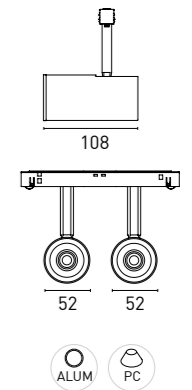

TEKNO 14

71M702 14 - 2 0 E 3 - 01
1 2 3 4 5 6 7

1 - Model	2 - Power	3 - Power Supply	4 - Warranty	5 - Degree	6 - K	7 - Color
71M702	14W	2 - ON/OFF 4 - DALI	0- 5 Years Warranty Power Supply not included	A - 15° I - 24° M - 38° E - 60°	2 - 2700K 995 lm system 1568 lm source 3 - 3000K 1051 lm system 1624 lm source 4 - 4000K 1106 lm system 1652 lm source	01- Black 90- Technical White