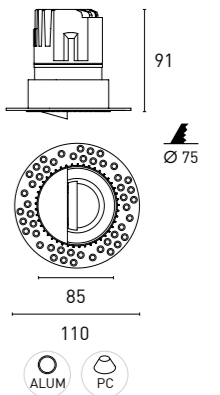

LAKE RTW10

71A683 10 - 2 1 0 3 - 9090
1 2 3 4 5 6 7

1 - Model	2 - Power	3 - Power Supply	4 - Warranty	5 - Degree	6 - K	7 - Color
71A683	10W	2- ON/OFF 220-240V PF>0,9 3 - 1-10V 200-240V PF>0,95 5- Trailing Edge 220-240V PF>0,95 (only with JISO driver) D- DALI/PUSH 200-240V PF>0,95	1- 5 Years Warranty JISO driver Incl. 2- 5 Years Warranty Other driver Incl.	0 - Wall Washer	2- 2700K 740 lm system 1125 lm source 3- 3000K 759 lm system 1183 lm source 4- 4000K 797 lm system 1258 lm source	9090- Tec. White