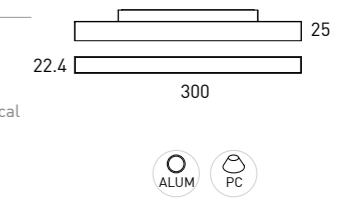

All references highlighted in **bold** are available, the rest consult minimum of quantity and delivery time

MILKY 12

7IM703 12 - 2 0 T 3 - 01
1 2 3 4 5 6 7

1 - Model	2 - Power	3 - Power Supply	4 - Warranty	5 - Degree	6 - K	7 - Color
7IM703	12W	2 - ON/OFF 4 - DALI	0- 5 Years Warranty Power Supply not included	T-110°	2 - 2700K 449 lm system 3 - 3000K 460 lm system 4 - 4000K 483 lm system	01- Black 90- Technical White