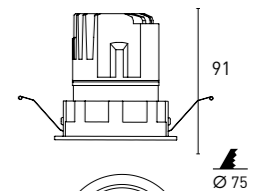

LAKE R10

7IA580 10 - 2 1 M 3 - 9011
1 2 3 4 5 6 7

1 - Model	2 - Power	3 - Power Supply	4 - Warranty	5 - Degree	6 - K	7 - Color
7IA580	10W	2- ON/OFF 220-240V PF>0,9 3- 1-10V 200-240V PF>0,95 5- Trailing Edge 220-240V PF>0,95 <i>(only with JISO driver)</i> D- DALI/PUSH 200-240V PF>0,95	1- 5 Years Warranty JISO driver Incl. 2- 5 Years Warranty Other driver Incl.	A- 15° I- 24° M- 38° W- 50°	2- 2700K 626 lm system 1125 lm source <i>(38°)</i> 3- 3000K 659 lm system 1183 lm source <i>(38°)</i> 4- 4000K 692 lm system 1258 lm source <i>(38°)</i>	9001- Tec. White- Black 9011- Tec. White- Chrome 9090- Tec. White