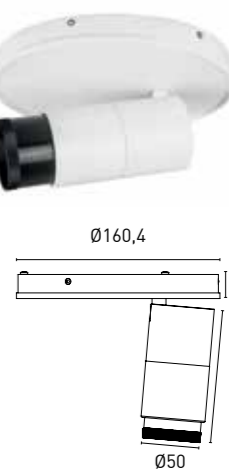

+ DIRECTIONAL 12

HC7ID528 12 - 2 1 3 3 - 9001
1 2 3 4 5 6 7

1 - Model	2 - Power	3 - Power Supply	4 - Warranty	5 - Degree	6 - K	7 - Color
HC7ID528	12W	2- ON/OFF 220-240V PF>0,9	1- 5 Years Warranty JISO driver Incl.	3 - Zoom 20°-50°	3 - 3000K	9001- Tec. White-Black