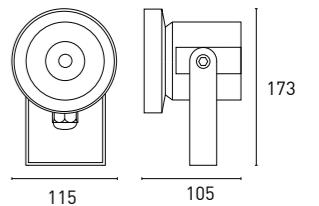

70F203 04 - 2 2 D 3 - DG
1 2 3 4 5 6 7

1 - Model	2 - Power	3 - Power Supply	4 - Warranty	5 - Degree	6 - K	7 - Color
70F203	4W	2- ON/OFF 100-240V PF>0,4	2- 5 Years Warranty Other driver Incl.	D- 40°	3- 3000K 225 lm system 457 lm source 4- 4000K 236 lm system 490 lm source	DG- Dark Grey

KAUS 04

70F203 06 - 2 2 D 3 - DG
1 2 3 4 5 6 7

1 - Model	2 - Power	3 - Power Supply	4 - Warranty	5 - Degree	6 - K	7 - Color
70F203	6W	2- ON/OFF 220-240V PF>0,5	2- 5 Years Warranty Other driver Incl.	D- 40°	3- 3000K 353 lm system 686 lm source 4- 4000K 370 lm system 734 lm source	DG- Dark Grey

KAUS 06

70F203 10 - 2 2 G 3 - DG
1 2 3 4 5 6 7

1 - Model	2 - Power	3 - Power Supply	4 - Warranty	5 - Degree	6 - K	7 - Color
70F203	10W	2- ON/OFF 220-240V PF>0,8	2- 5 Years Warranty Other driver Incl.	G- 20°	3- 3000K 671 lm system 1080 lm source 4- 4000K 705 lm system 1170 lm source	DG- Dark Grey

KAUS 10

All references highlighted in **bold** are available, the rest consult minimum of quantity and delivery time