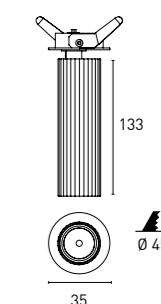

SLATE 05

7IE501 05 - 2 1 M 3 - 90
1 2 3 4 5 6 7

1 - Model	2 - Power	3 - Power Supply	4 - Warranty	5 - Degree	6 - K	7 - Color
7IE501	5W	2- ON/OFF 220-240V PF>0,9	1- 5 Years Warranty JISO driver Incl.	A - 15° I - 24° M - 38°	2 - 2700K 344 lm system 504 lm source 3 - 3000K 353 lm system 532 lm source 4 - 4000K 361 lm system 564 lm source	01- Black 03- Antique 90- Tec. White