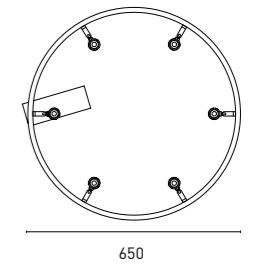

TURTLE P25

ALUM PC

All references highlighted in **bold** are available, the rest consult minimum of quantity and delivery time

RoHS CE CLASS II
IP 20 **5** years Warranty 180° 180° LED COB CRI >90 RG1 **35.000h** L70B10 MAC Adam <3

The above information is basic. For updated and more accurate information, please consult Technical Data Sheet on www.jisoiluminacion.com