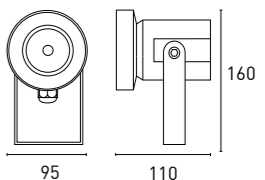

70F203 04 - 2 2 D 3 - DG
1 2 3 4 5 6 7

1 - Model	2 - Power	3 - Power Supply	4 - Warranty	5 - Degree	6 - K	7 - Color
70F203	4W	2- ON/OFF 100-240V PF>0,4	2- 5 Years Warranty Other driver Incl.	D- 40°	3- 3000K 225 lm system 457 lm source 4- 4000K 236 lm system 490 lm source	DG- Dark Grey

KAUS 04

70F203 06 - 2 2 D 3 - DG
1 2 3 4 5 6 7

1 - Model	2 - Power	3 - Power Supply	4 - Warranty	5 - Degree	6 - K	7 - Color
70F203	6W	2- ON/OFF 220-240V PF>0,5	2- 5 Years Warranty Other driver Incl.	D- 40°	3- 3000K 353 lm system 686 lm source 4- 4000K 370 lm system 734 lm source	DG- Dark Grey

KAUS 06

70F203 10 - 2 2 G 3 - DG
1 2 3 4 5 6 7

1 - Model	2 - Power	3 - Power Supply	4 - Warranty	5 - Degree	6 - K	7 - Color
70F203	10W	2- ON/OFF 220-240V PF>0,8	2- 5 Years Warranty Other driver Incl.	G- 20°	3- 3000K 671 lm system 1080 lm source 4- 4000K 705 lm system 1170 lm source	DG- Dark Grey

KAUS 10

All references highlighted in **bold** are available, the rest consult minimum of quantity and delivery time