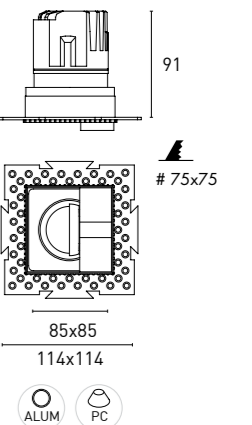

LAKE RTWC10

71A684 10 - 2 1 0 3 - 9090
1 2 3 4 5 6 7

1 - Model	2 - Power	3 - Power Supply	4 - Warranty	5 - Degree	6 - K	7 - Color
71A684	10W	2- ON/OFF 220-240V PF>0,9 3 - 1-10V 200-240V PF>0,95 5- Trailing Edge 220-240V PF>0,95 (only with JISO driver) D- DALI/PUSH 200-240V PF>0,95	1- 5 Years Warranty JISO driver Incl. 2- 5 Years Warranty Other driver Incl.	0 - Wall Washer	2- 2700K 740 lm system 1125 lm source 3- 3000K 759 lm system 1183 lm source 4- 4000K 797 lm system 1258 lm source	9090- Tec. White