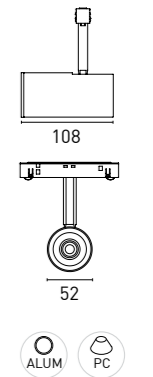

TEKNO 07

71M702 07 - 2 0 E 3 - 01
1 2 3 4 5 6 7

1 - Model	2 - Power	3 - Power Supply	4 - Warranty	5 - Degree	6 - K	7 - Color
71M702	7W	2 - ON/OFF 4 - DALI	0- 5 Years Warranty Power Supply not included	A - 15° I - 24° M - 38° E - 60°	2 - 2700K 435 lm system 784 lm source (60°) 3 - 3000K 459 lm system 812 lm source (60°) 4 - 4000K 483 lm system 826 lm source (60°)	01- Black 90- Technical White