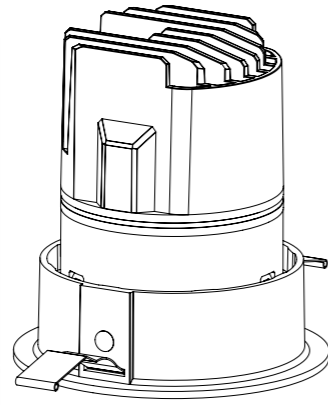

Downlights with
extra wide flood
light distribtion

Lens wallwashers

Downlights with
oval flood
light distribtion

Directional luminaires

Precise angle alignment
Self-contained led engine will be open/closed via twist&lock system