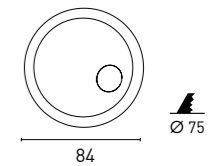

CAVE RW10

7IA538 10 - 2 1 W 4 - 90
1 2 3 4 5 6 7

1 - Model	2 - Power	3 - Power Supply	4 - Warranty	5 - Degree	6 - K	7 - Color
7IA538	10W	2- ON/OFF 220-240V PF>0,9 3 - 1-10V 200-240V PF>0,95 5- Trailing Edge 220-240V PF>0,95 <i>(only with JISO driver)</i> D- DALI / PUSH 200-240V PF>0,95	1- 5 Years Warranty JISO driver Incl. 2- 5 Years Warranty Other driver Incl.	W- 50° <i>(WallWasher)</i>	2- 2700K 894 lm system 1311 lm source 3- 3000K 941 lm system 1353 lm source 4- 4000K 988 lm system 1381 lm source	01- Black 09- Tec. Gold 90- Tec. White