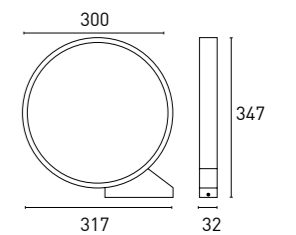

CORVUS B03

70B203 08 - 2 2 U 3 - DG
1 2 3 4 5 6 7

1 - Model	2 - Power	3 - Power Supply	4 - Warranty	5 - Degree	6 - K	7 - Color
70B203	8W	2- ON/OFF 220-240V PF>0,9	2- 5 Years Warranty Other driver Incl.	U - 155°	3- 3000K 450 lm system 4- 4000K	DG- Dark Grey