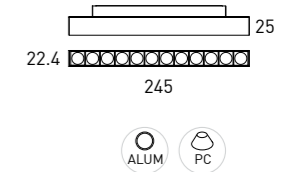

LINEDOT 12

7IM704 12 - 2 0 W 3 - 01
1 2 3 4 5 6 7

1 - Model	2 - Power	3 - Power Supply	4 - Warranty	5 - Degree	6 - K	7 - Color
7IM704	12W	2 - ON/OFF 4 - DALI	0- 5 Years Warranty Power Supply not included	1 - 24° W - 50°	2 - 2700K 816 lm system 1318 lm source 3 - 3000K 859 lm system 1426 lm source 4 - 4000K 902 lm system 1501 lm source	01- Black 90- Technical White