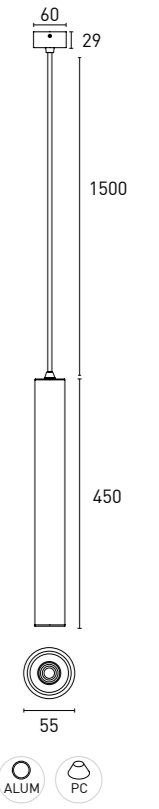

DUPPI P10

DUPPI P10+HC7IL401

Accessories not included

HC7IL401-01 | Black
HC7IL401-90 | Technical White

All references highlighted in **bold** are available, the rest consult minimum of quantity and delivery time