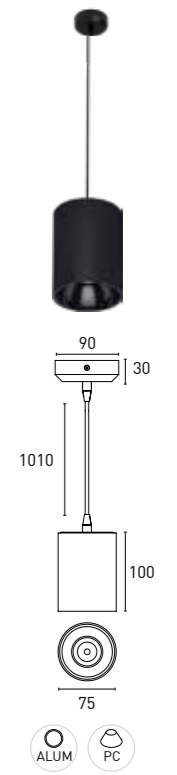

CARINA 10

70C203 10 - 2 2 D 3 - TB + HC70H403-TB
1 2 3 4 5 6 7

1 - Model	2 - Power	3 - Power Supply	4 - Warranty	5 - Degree	6 - K	7 - Color
70C203	10W	2- ON/OFF 220-240V PF>0,9	2- 5 Years Warranty Other driver Incl.	D- 40°	3- 3000K 916 lm system 1173 lm source 4- 4000K 962 lm system 1173 lm source	TB- Black TW- Technical White

CARINA 15

70C203 15 - 2 2 D 3 - TB + HC70H403-TB
1 2 3 4 5 6 7

1 - Model	2 - Power	3 - Power Supply	4 - Warranty	5 - Degree	6 - K	7 - Color
70C203	15W	2- ON/OFF 220-240V PF>0,9	2- 5 Years Warranty Other driver Incl.	D- 40°	3- 3000K 1221 lm system 1642 lm source 4- 4000K 1287 lm system 1642 lm source	TB- Black TW- Technical White