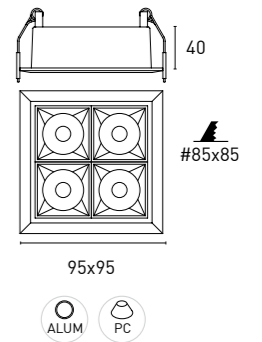

7ID512 12 - 2 1 W 3 - 9018
1 2 3 4 5 6 7

1 - Model	2 - Power	3 - Power Supply	4 - Warranty	5 - Degree	6 - K	7 - Color
7ID512	14W	2- ON/OFF 220-240V PF>0,9 3- 1-10V 200-240V PF>0,95 5- Trailing Edge 220-240V PF>0,9 (only with JISO driver) C- JISO Smart Control 100-265V PF>0,9 D- DALI / PUSH 200-240V PF>0,95	1- 5 Years Warranty JISO driver Incl. 2- 5 Years Warranty Other driver Incl.	A - 15° I - 24° W - 50°	2 - 2700K 1026 lm system 1500 lm source (50°) 3 - 3000K 1080 lm system 1536 lm source (50°) 4 - 4000K 1134 lm system 1620 lm source (50°)	9018- Tec. White- Graphite

OWL R4L

7ID512 20 - 2 1 W 3 - 9018
1 2 3 4 5 6 7

1 - Model	2 - Power	3 - Power Supply	4 - Warranty	5 - Degree	6 - K	7 - Color
7ID512	20W	2- ON/OFF 220-240V PF>0,9 4- DALI / PUSH/1-10V 200-240V PF>0,95 5- Trailing Edge 220-240V PF>0,9 (only with JISO driver) C- JISO Smart Control 100-265V PF>0,9	1- 5 Years Warranty JISO driver Incl. 2- 5 Years Warranty Other driver Incl.	A - 15° I - 24° W - 50°	2 - 2700K 1748 lm system 2500 lm source (50°) 3 - 3000K 1840 lm system 2560 lm source (50°) 4 - 4000K 1932 lm system 2700 lm source (50°)	9018- Tec. White- Graphite

OWL R5L

Accessories not included

Emergency Kit

2DCLEDK1

2DCLEDK2

All references highlighted in **bold** are available, the rest consult minimum of quantity and delivery time