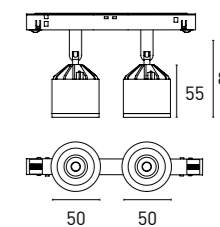

AXEL 10

7IM701 10 - 2 0 M 3 - 01
1 2 3 4 5 6 7

1 - Model	2 - Power	3 - Power Supply	4 - Warranty	5 - Degree	6 - K	7 - Color
7IM701	10W	2 - ON/OFF 4 - DALI	0- 5 Years Warranty Power Supply not included	A - 15° I - 24° M - 38° E - 60°	2 - 2700K 809 lm system 1283 lm source 3 - 3000K 830 lm system 1323 lm source 4 - 4000K 872 lm system 1349 lm source	01 - Black 90- Technical White