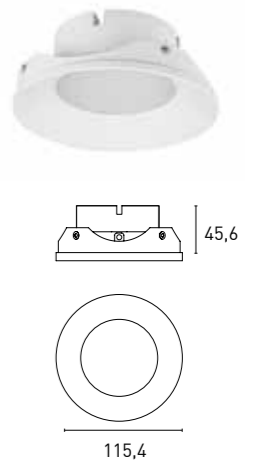

+ OPAL 12

HC7ID527 12 - 2 1 V 3 - 9001
1 2 3 4 5 6 7

1 - Model	2 - Power	3 - Power Supply	4 - Warranty	5 - Degree	6 - K	7 - Color
HC7ID527	12W	2- ON/OFF 220-240V PF>0,9	1- 5 Years Warranty JISO driver Incl.	V - 120°	3 - 3000K 1380 lm system	9001- Tec. White-Black

+ OPAL 18