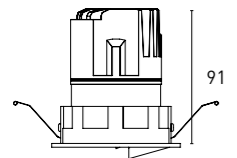

85

1 - Model	2 - Power	3 - Power Supply	4 - Warranty	5 - Degree	6 - K	7 - Color
71A583	10W	2- ON/OFF 220-240V PF>0,9 3 - 1-10V 200-240V PF>0,95 5- Trailing Edge 220-240V PF>0,95 <i>(only with JISO driver)</i> D- DALI/PUSH 200-240V PF>0,95	1- 5 Years Warranty JISO driver Incl. 2- 5 Years Warranty Other driver Incl.	0 - Wall Washer	2- 2700K 740 lm system 1125 lm source 3- 3000K 759 lm system 1183 lm source 4- 4000K 797 lm system 1258 lm source	9090- Tec. White

Accessories not included