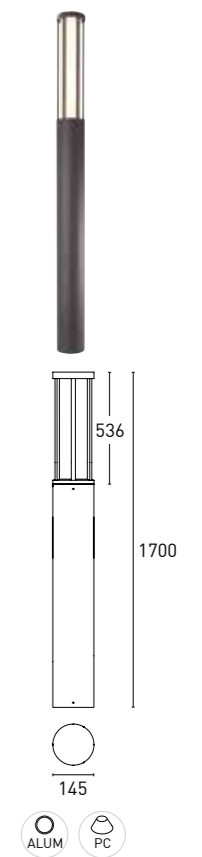

70B214 36 - 2 2 Z 3 - DG
1 2 3 4 5 6 7

1 - Model	2 - Power	3 - Power Supply	4 - Warranty	5 - Degree	6 - K	7 - Color
70B214	36W	2- ON/OFF 100-240V PF>0,7	2- 5 Years Warranty Other driver Incl.	Z- 360°	3- 3000K 2317 lm system 3499 lm source 4- 4000K 2433 lm system 3694lm source	TB- Black DG- Dark Grey

INDI B12

70B215 36 - 2 2 Z 3 - DG
1 2 3 4 5 6 7

1 - Model	2 - Power	3 - Power Supply	4 - Warranty	5 - Degree	6 - K	7 - Color
70B215	36W	2- ON/OFF 100-240V PF>0,7	2- 5 Years Warranty Other driver Incl.	Z- 360°	3- 3000K 2317 lm system 3499 lm source 4- 4000K 2433 lm system 3694 lm source	TB- Black DG- Dark Grey

INDI B17