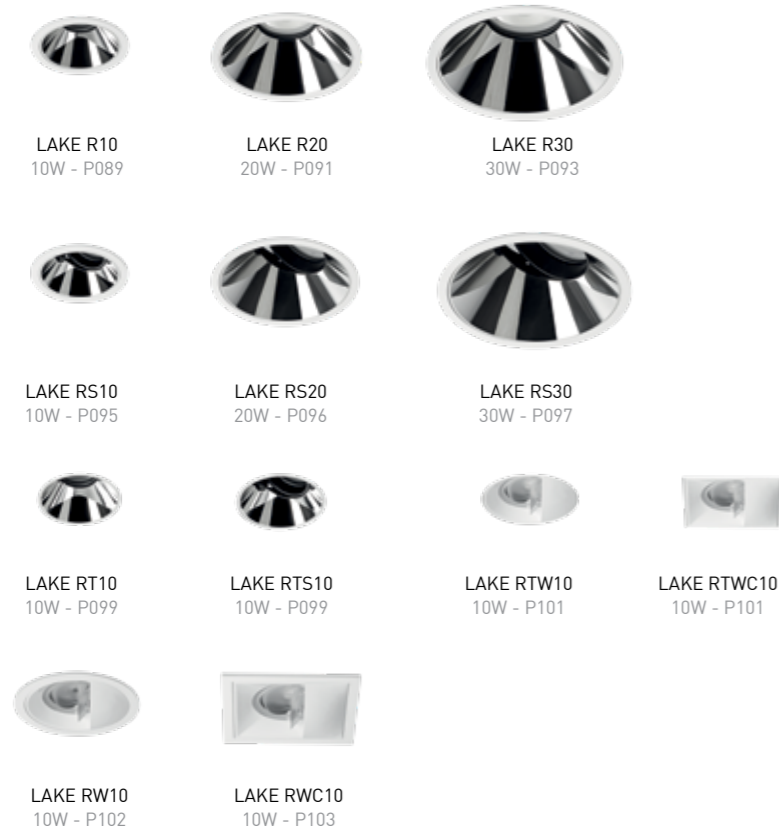

LAKE R10 10W - P089   LAKE R20 20W - P091   LAKE R30 30W - P093
LAKE RS10 10W - P095   LAKE RS20 20W - P096   LAKE RS30 30W - P097
LAKE RT10 10W - P099   LAKE RTS10 10W - P099   LAKE RTW10 10W - P101   LAKE RTWC10 10W - P101
LAKE RW10 10W - P102   LAKE RWC10 10W - P103

DOTS

Owl