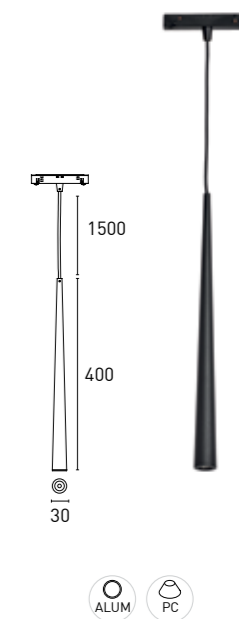

CONNI 04

7IM710 10 - 2 0 Z 3 - 01

1 2 3 4 5 6 7

1 - Model	2 - Power	3 - Power Supply	4 - Warranty	5 - Degree	6 - K	7 - Color
7IM710	10W	2 - ON/OFF 4 - DALI	0- 5 Years Warranty Power Supply not included	Z -360°	3 - 3000K 787 lm system 1053 lm source	01 - Black 90 - Technical White