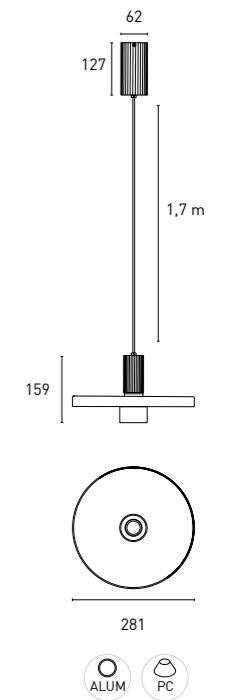

Turtle P

TURTLE P07

7IE401 07 - 2 1 M 3 - 03
1 2 3 4 5 6 7

1 - Model	2 - Power	3 - Power Supply	4 - Warranty	5 - Degree	6 - K	7 - Color
7IE401	7W	2- ON/OFF 220-240V PF>0,9	1- 5 Years Warranty JISO driver Incl.	A - 15° I - 24° M - 38°	2 - 2700K 406 lm system 630 lm source 3 - 3000K 416 lm system 665 lm source	01- Black 03- Antique 90- Tec. White