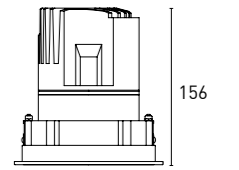

LAKE R30

71A580 30 - 2 1 W 4 - 9011
1 2 3 4 5 6 7

1 - Model	2 - Power	3 - Power Supply	4 - Warranty	5 - Degree	6 - K	7 - Color
71A580	30W	2- ON/OFF 220-240V PF>0,95 4- DALI/PUSH/1-10V 220-240V PF>0,95 5- Trailing Edge 220-240V PF>0,9 <i>(only with JISO driver)</i>	1- 5 Years Warranty JISO driver Incl. 2- 5 Years Warranty Other driver Incl.	A- 15° I- 24° M- 38° W- 50°	3- 3000K 2411 lm system 3053 lm source 4- 4000K 2532 lm system 3228 lm source	9001- Tec. White- Black 9011- Tec. White- Chrome 9090- Tec. White

Accessories not included

- HC580H
- HC580F
- **Emergency Kit**
- 2DCLEDK1
- 2DCLEDK2

All references highlighted in **bold** are available, the rest consult minimum of quantity and delivery time

The above information is basic. For updated and more accurate information, please consult Technical Data Sheet on www.jisoiluminacion.com