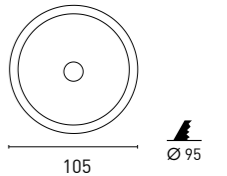

7IA536 15 - 2 1 W 0 - 90
1 2 3 4 5 6 7

1 - Model	2 - Power	3 - Power Supply	4 - Warranty	5 - Degree	6 - K	7 - Color
7IA536	15W	2- ON/OFF 220-240V PF>0,9 4- DALI/PUSH/1-10V 220-240V PF>0,95 5- Trailing Edge 220-240V PF>0,9 <i>(only with JISO driver)</i>	1- 5 Years Warranty JISO driver Incl. 2- 5 Years Warranty Other driver Incl.	W- 50°	0 - CCT Switch 2700K - 3000K -4000K 2700K 1235 lm source 3000K 1719 lm source 4000K 1753 lm source	01- Black 09- Tec. Gold 90- Tec. White

CAVE 15