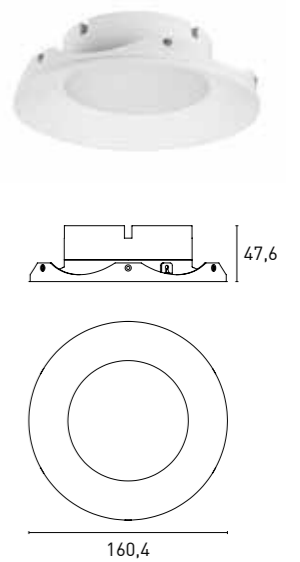

+ OPAL 18

HC7ID527 18 - 2 1 V 3 - 9001
1 2 3 4 5 6 7

1 - Model	2 - Power	3 - Power Supply	4 - Warranty	5 - Degree	6 - K	7 - Color
HC7ID527	18W	2- ON/OFF 220-240V PF>0,9	1- 5 Years Warranty JISO driver Incl.	V - 120°	3 - 3000K	9001- Tec. White-Black