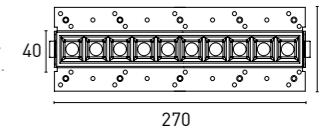

7ID601 20 - 2 1 N 3 - 9001
1 2 3 4 5 6 7

1 - Model	2 - Power	3 - Power Supply	4 - Warranty	5 - Degree	6 - K	7 - Color
7ID601	20W	2- ON/OFF 220-240V PF>0,9 4- DALI/PUSH/1-10V 220-240V PF>0,95 5- Trailing Edge 220-240V PF>0,9 (only with JISO driver) - C- JISO Smart Control 100-265V PF>0,9	1- 5 Years Warranty JISO driver Incl. 2- 5 Years Warranty Other driver Incl.	- A - 15° - J - 30° - N - 45°	2 - 2700K 1520 lm system 2180 lm source (45°) 3 - 3000K 1600 lm system 2260 lm source (45°) 4 - 4000K 1680 lm system 2400 lm source (45°)	9001- Tec. White-Black 9009- Tec. White-Tec. Gold 9090- Tec. White