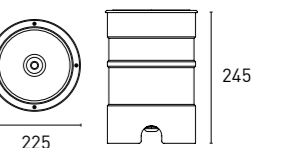

UPREGU 20

70U501 20 - 2 2 A 3 - SS
1 2 3 4 5 6 7

1 - Model	2 - Power	3 - Power Supply	4 - Warranty	5 - Degree	6 - K	7 - Color
70U501	20W	2 - ON/OFF 220-240V PF>0,9	2- 5 Years Warranty Other driver Incl.	A- 15°	3 - 3000K 1392 lm system 1750 lm source 4 - 4000K 1461 lm system 1850 lm source	SS- Stainless Steel