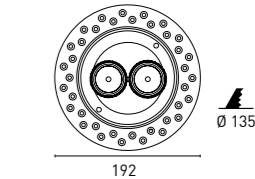

SLATE RTS14

ALUM PC

7IE604 14 - 2 1 1 3 - 90
1 2 3 4 5 6 7

1 - Model	2 - Power	3 - Power Supply	4 - Warranty	5 - Degree	6 - K	7 - Color
7IE604	2x7W	2- ON/OFF 220-240V PF>0,9 3- 1-10V 200-240V PF>0,95 5- Trailing Edge 220-240V PF>0,9 (only with JISO driver) C- JISO Smart Control 100-265V PF>0,9 D- DALI / PUSH 200-240V PF>0,95	1- 5 Years Warranty JISO driver Incl.	A - 15° I - 24° M - 38° 1 - Zoom 15°-38°	2 - 2700K 812-946 lm system 1260 lm source 3 - 3000K 832-970 lm system 1330 lm source 4 - 4000K 853-994 lm system 1410 lm source	01- Black 03- Antique 90- Tec. White

All references highlighted in **bold** are available, the rest consult minimum of quantity and delivery time