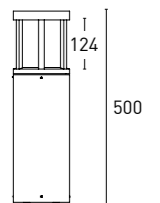

INDI B05

70B212 25 - 2 2 Z 3 - DG
1 2 3 4 5 6 7

1 - Model	2 - Power	3 - Power Supply	4 - Warranty	5 - Degree	6 - K	7 - Color
70B212	21W	2- ON/OFF 100-240V PF>0,9	2- 5 Years Warranty Other driver Incl.	Z - 360°	3- 3000K 1065 lm system 2041 lm source 4- 4000K 1118 lm system 2155 lm source	TB- Black DG- Dark Grey