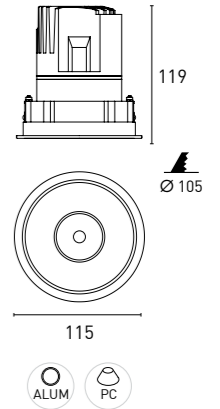

LAKE R20

71A580 20 - 2 1 M 4 - 9011
1 2 3 4 5 6 7

1 - Model	2 - Power	3 - Power Supply	4 - Warranty	5 - Degree	6 - K	7 - Color
71A580	20W	2- ON/OFF 220-240V PF>0,9 4- DALI/PUSH/1-10V 200-240V PF>0,95 5- Trailing Edge 220-240V PF>0,95 <i>(only with JISO driver)</i>	1- 5 Years Warranty JISO driver Incl. 2- 5 Years Warranty Other driver Incl.	A- 15° I- 24° M- 38° W- 50°	3- 3000K 1487 lm system 2181 lm source 4- 4000K 1552 lm system 2306 lm source	9001- Tec. White- Black 9011- Tec. White- Chrome 9090- Tec. White